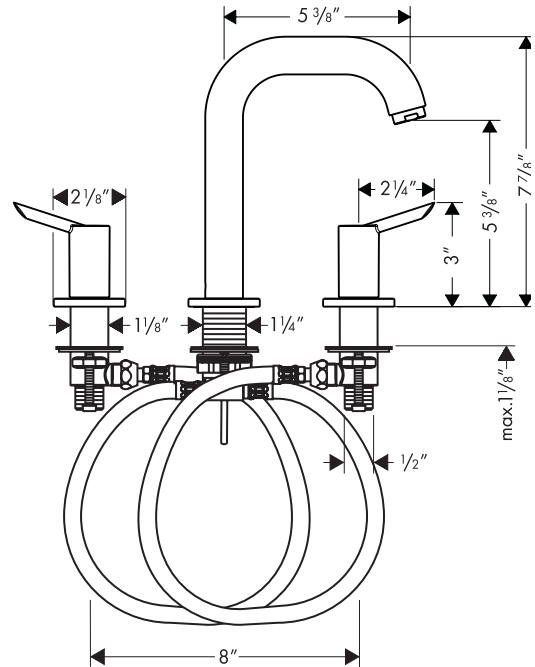

Focus™ Widespread Lavatory Faucet

31730001

Available in Chrome

Product Specification

Lever handles

Ceramic cartridges

Includes pop-up drain

Flexible connection hoses accommodate a variety of installations

Requires 1/2" supply lines (not included)

Max. mounting surface thickness 1 1/8"

Hole sizes in mounting surface

Spout 1 3/8"

Valves 1 1/8"

hansgrohe