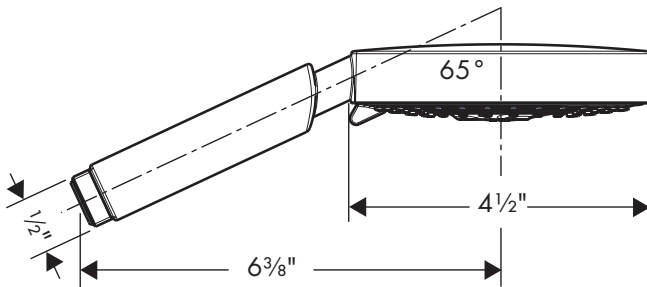

Product Features

- Includes Raindance S 120 AIR 3-Jet handshower
- 3 spray modes: Rain AIR, Balance AIR, Whirl AIR
- 2.5 GPM
- QuickClean cleaning system
- Shower arm mount
- 63" Techniflex hose

Available Finishes

Chrome	04187003
Brushed Nickel	04187823

Installation Notes

- For installation on standard 1/2" shower arm (not included)

The measurements shown are for reference only.

Products and specifications shown are subject to change without notice.