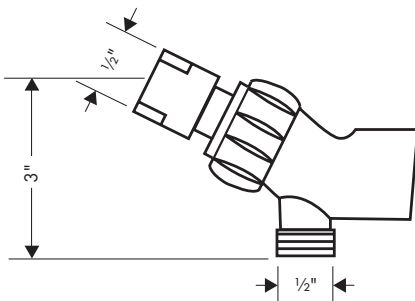

Product Features

- Includes Raindance S 120 AIR 3-Jet handshower
- 3 spray modes: Rain AIR, Balance AIR, Whirl AIR
- 2.5 GPM
- QuickClean cleaning system
- Shower arm mount
- 63" Techniflex hose

Available Finishes

Chrome	04187003
Brushed Nickel	04187823

Installation Notes

- For installation on standard 1/2" shower arm (not included)

The measurements shown are for reference only.

Products and specifications shown are subject to change without notice.