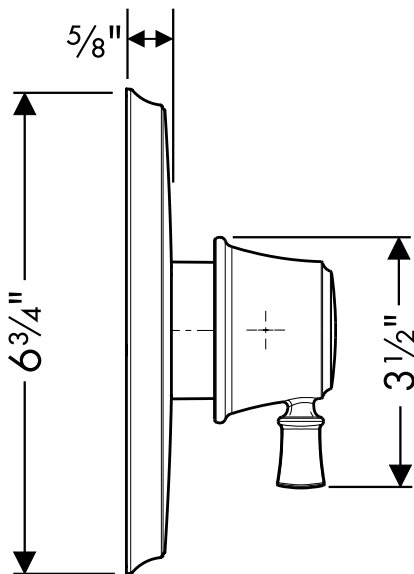

Product Features

- Lever handle
- Flow rate 6.5 gpm @ 44 psi

Available Finishes

Chrome	04223000
Oil Rub Bronze	04223620
Brushed Nickel	04223820
Polished Nickel	04223830
Rubbed Bronze	04223920
Polished Brass	04223930

Required Accessories

iBox Universal Plus	01850181
---------------------	----------

Optional Accessories

Shallow extension set	13596XX0
-----------------------	----------

The measurements shown are for reference only.