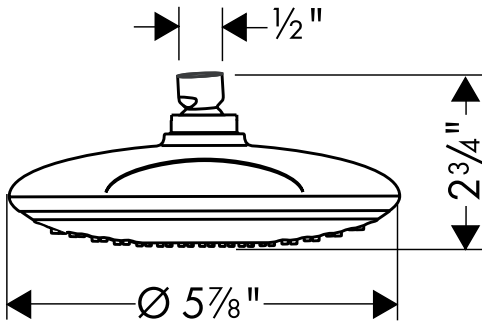

Raindance E 150 AIR Green 1-Jet Showerhead

04343XX0

AIR
POWER

ECO
RIGHT

QUICK
CLEAN

Product Features

- 6" spray face
- AIR injection technology
- Rain AIR spray mode
- 90 no-clog spray channels
- 2.0 gpm

Available Finishes

Chrome

04343000

Brushed Nickel

04343820

The measurements shown are for reference only.

Products and specifications shown are subject to change without notice.

Specification sheet revised 8/2010

hansgrohe