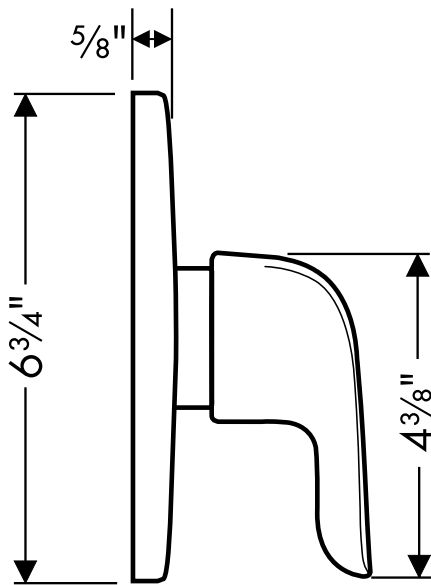

## Product Features

- Lever handle
- Flow rate 6.5 gpm @ 44 psi

## Optional Accessories

Shallow extension set	13596XX0
-----------------------	----------

The measurements shown are for reference only.

Products and specifications shown are subject to change without notice.