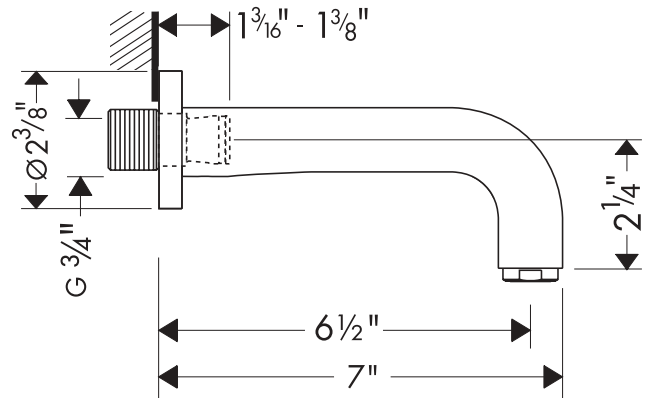

Citterio Tub Spout 39410XX1

Available in Chrome (00) and Platinum (42)

Product Specification

Solid brass construction

Requires $\frac{3}{4}''$ female fitting, recessed $\frac{3}{8}''$ behind surface of finished wall