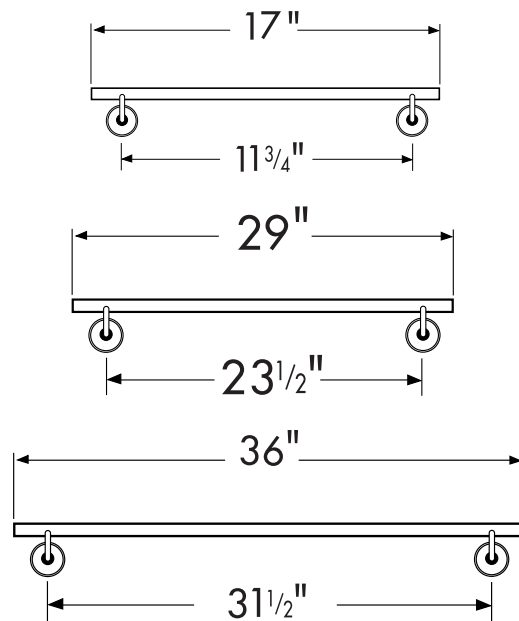

Axor Starck Towel Bar

40830XX0 12"

40806XX0 24"

40808XX0 32"

Available in Chrome (00), Brushed Nickel (82)

Product Specification

Solid brass