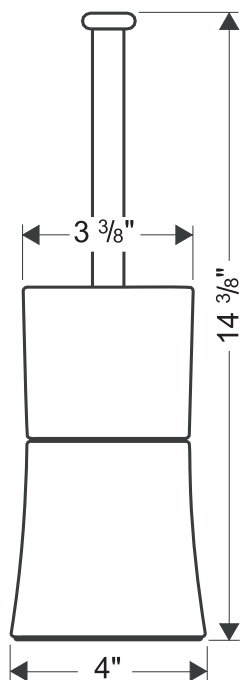

Axor Toilet Brush with Holder - Floor Version

41536XX0

Product Features

- Solid brass holder
- Frosted crystal glass cup
- Brush with nylon bristles
- Coordinates with Citterio, Uno

Available Finishes

Chrome	41536000
Brushed Nickel	41536820

The measurements shown are for reference only.

Products and specifications shown are subject to change without notice.

Specification sheet revised 2/2008