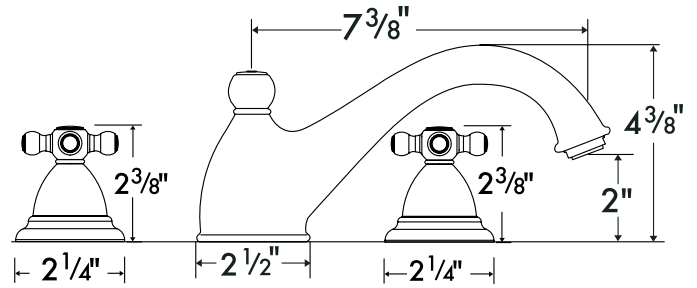

Trim, Retroaktiv™ Limbo 3-Hole Tub Filler 06109XX0

Available in Chrome (00), Oil Rub Bronze (62), Brushed Nickel (82)

Product Specification

Solid brass
Cross handles
Requires rough 06607000 (not included)