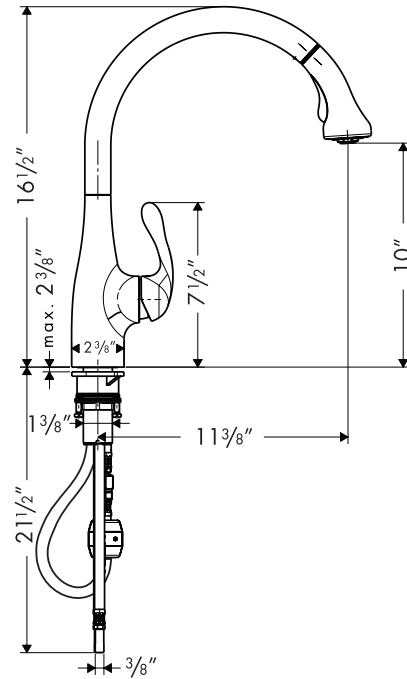

Allegro Gourmet Kitchen Faucet

06460XX0

Available in Chrome (00), Steel Optik / Black (04), Chrome / Black (06), Steel Optik (86)

Product Specification

Single control operation

Solid brass

M2 Ceramic cartridge

Ergonomic pull-down spray

2 spray modes -- full and needle

Nylon hose for quiet, long-lasting service

Improved handle position

Spout arm swivels 150°

Flow rate 2.2 gpm

Backflow prevention provided by check valve in handspray

3/8" supply hoses: requires stops with 3/8" compression fittings (not included)

hansgrohe