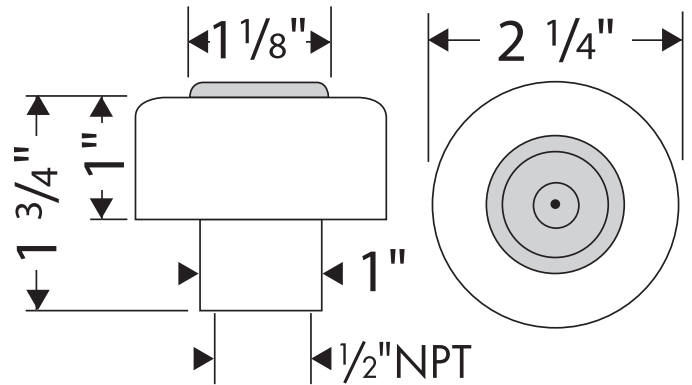

## 06889XX0

Available in Chrome (00), Oil Rub Bronze (62), Brushed Nickel (82), Polished Nickel (83), Polished Brass (93)

## Product Specification

Turbo massage spray  
Less than 1 gpm  
Angle adjustable  
1/2" female NPT inlet

**hansgrohe**