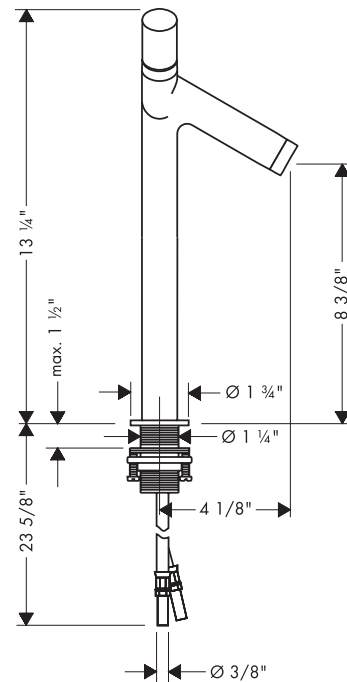

Axor Starck 2-Handle Lav Mixer – Tall 10050XX1

Available in Chrome (00), Brushed Nickel (82)

Product Specification

Single hole mounting

Ceramic cartridges

Includes pop-up drain

Especially created for vessel-type sinks

Flow rate 2.2 gpm

Hole size in mounting surface 1 3/8"

Max. mounting surface thickness 1 1/2"

3/8" supply hoses – requires 3/8" compression fittings (not included)