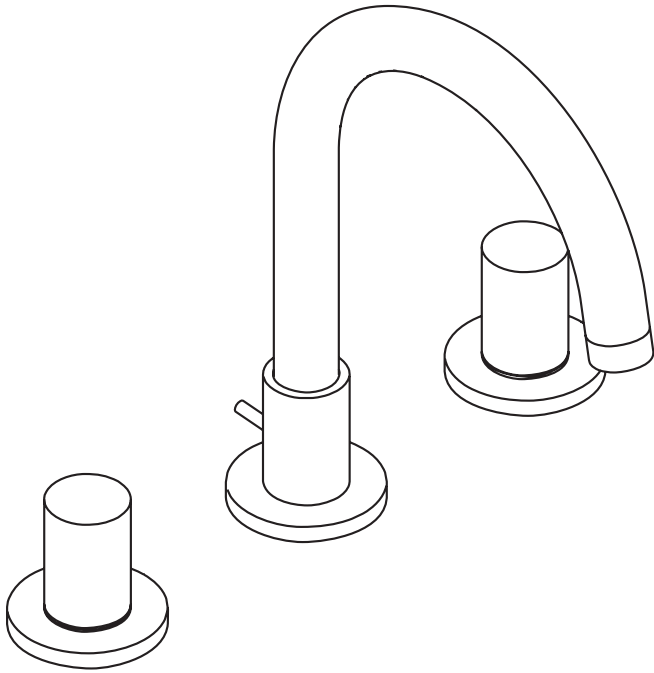

# Axor Starck Widespread Lav Set 10135XX1

Available in Chrome (00), Brushed Nickel (82)

## Product Specification

90° ceramic valves

Includes pop-up drain

Flexible connecting hoses accommodate a variety of installations

Spout arm swivels 150°

Flow rate 2.2 gpm

Hole size in mounting surface

spout 1 3/8"

valves 1 1/4"

Max. mounting surface thickness 1 3/8"

Requires 1/2" supply hoses (not included)

**hansgrohe**