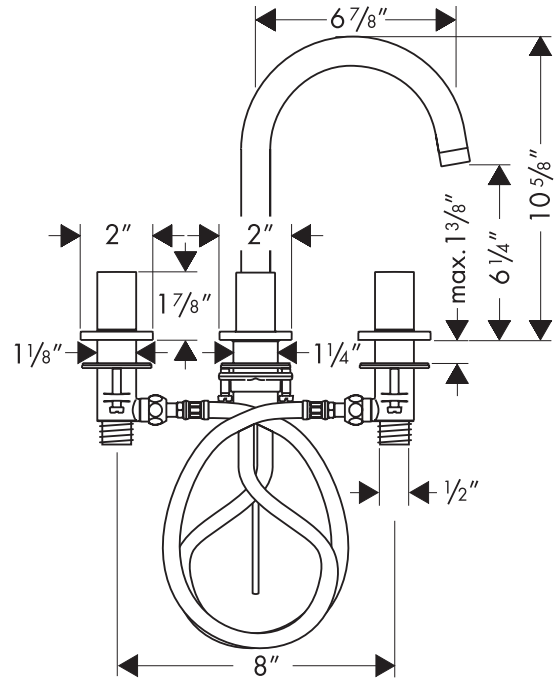

# Axor Starck Widespread Lav Set 10135XX1

Available in Chrome (00), Brushed Nickel (82)

## Product Specification

90° ceramic valves

Includes pop-up drain

Flexible connecting hoses accommodate a variety of installations

Spout arm swivels 150°

Flow rate 2.2 gpm

Hole size in mounting surface

spout 1 3/8"

valves 1 1/4"

Max. mounting surface thickness 1 3/8"

Requires 1/2" supply hoses (not included)

**hansgrohe**