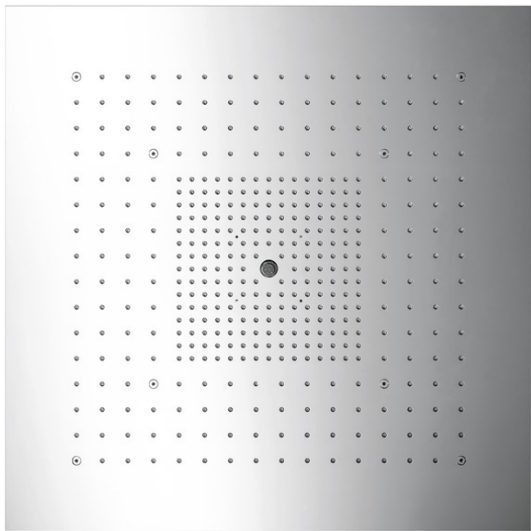

Axor ShowerCollection
Axor ShowerCollection ShowerHeaven
Finishes : **Stainless Steel** Part no. : **10625801**

Description

Features

- 405 no-clog spray channels
- Spray modes: RainAir, Full, Mono
- Flow: 2.5 GPM
- Requires 3 supply lines
- Spray zones: Bodyzone — outer showerhead zone, Rainzone — inner showerhead zone with AIR function, Laminar spray — at 3/4"
- Fully-finished matching spray face

Comprised of

- Rough, Quattro Green 3-Way Diverter (no shared function), 3/4" (#15936USA)

Item details

List Price $ 7,603.00

Technology

Compliance

Product image