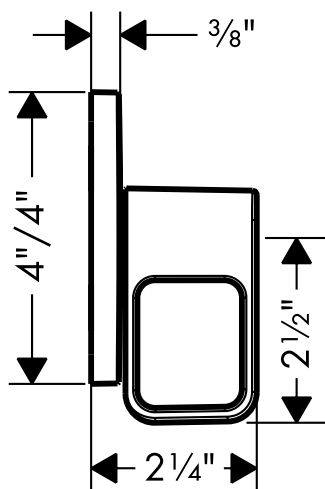

Product Features

- Trim set includes escutcheon, sleeve, handle

Available Finishes

Chrome	11960001
Polished Nickel	11960831

Required Accessories

1/2" volume control rough valve	15974181
3/4" volume control rough valve	15977181

Optional Accessories

Extension (deep rough-in) set	96370000
-------------------------------	----------

The measurements shown are for reference only.

Products and specifications shown are subject to change without notice.

Specification sheet revised 3/2010