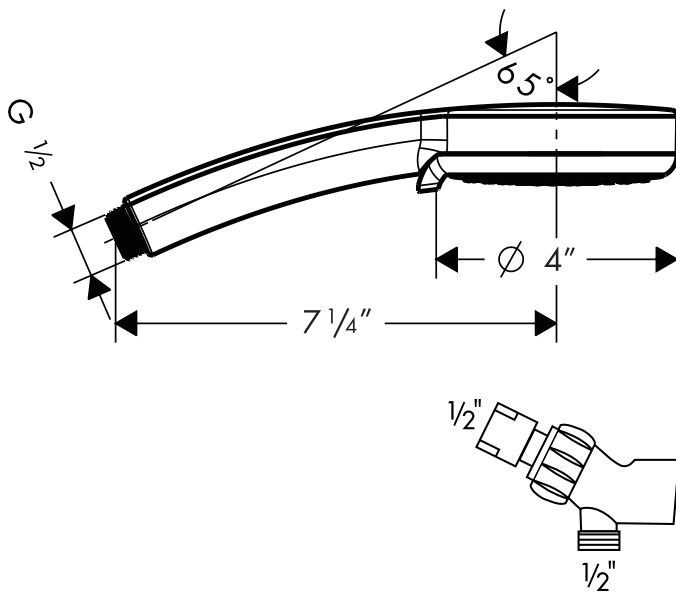

Available Finishes

Chrome	06425005
White	06425455
Brushed Nickel	06425825
Polished Brass	06425935

The measurements shown are for reference only.

Products and specifications shown are subject to change without notice.

Specification sheet revised 07/2011