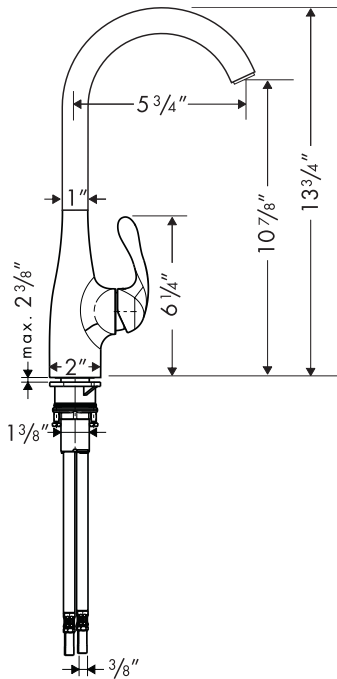

Product Features

- Solid brass
- M2 ceramic cartridge
- Spout swivels 360°
- 2.2 gpm

Available Finishes

Chrome	14801000
Brushed Nickel	14801860

Installation Notes

- 3/8" supply hoses – requires 3/8" compression fittings

The measurements shown are for reference only.

Products and specifications shown are subject to change without notice.

Specification sheet revised 4/2008