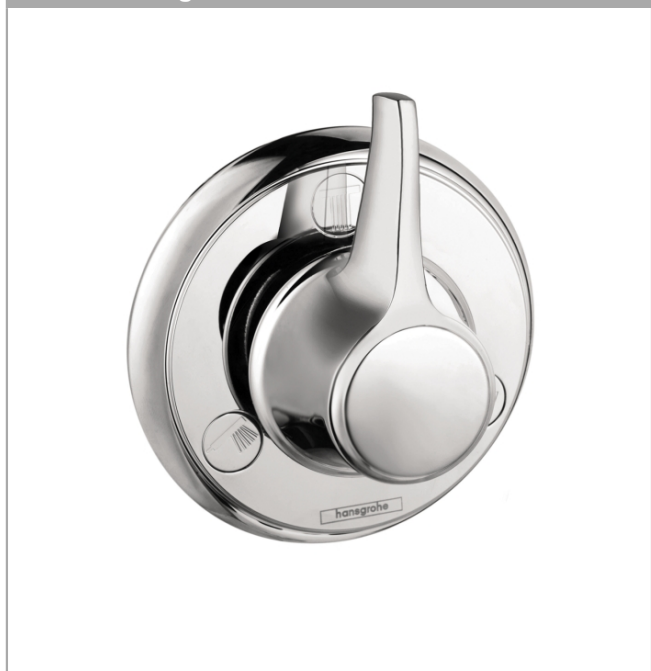

C Trio/Quattro Diverter Trim

Finishes : **Chrome** Part no. : **15934001**

Description

Features

- Handle, Sleeve, Escutcheon

Required accessories

- Rough, Quattro 3-Way Diverter, 3/4" (#15930USA)
- Rough, Quattro Green 3-Way Diverter (no shared function), 3/4" (#15936USA)
- Rough, Trio 2-Way Diverter without Shut-Off, 3/4" (#15984USA)

Optional accessories

- 1" Extension Kit, Ceramic Cartridges (#96370XXX)

Item details

List Price $ 124.00

Compliance

Product image