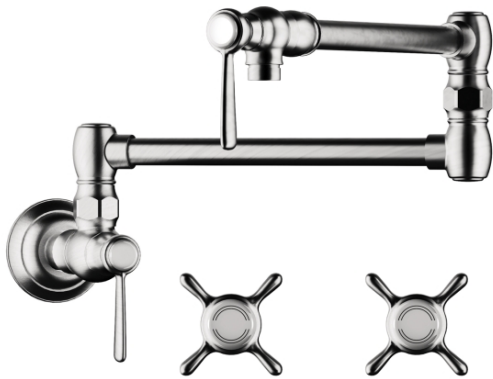

Axor Montreux
Axor Montreux Pot Filler, Wall-Mounted
 Finishes : **Polished Nickel** Part no. : **16859831**

Description

Features

- Swivel range 180°
- Aerated spray
- 90° Ceramic Valves
- ½" NPT
- Includes cross and lever handles

Item details

List Price \$ 900.00

Compliance

Product image

Scale drawing