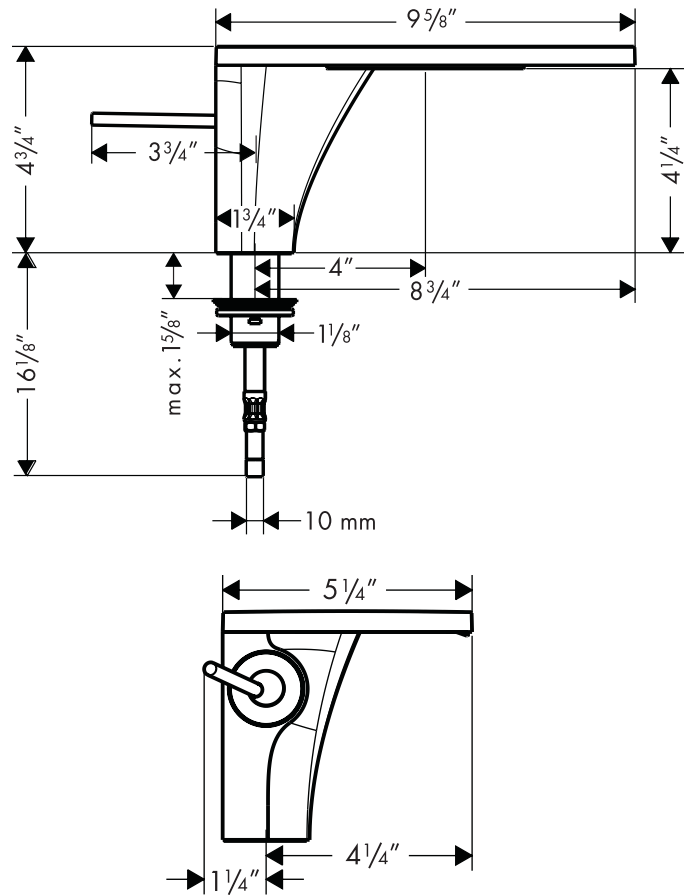

# Axor Massaud Single-Control Lavatory Faucet

18010001

Available in Chrome

## Product Specification

Distinctive styling

Single control

Flow rate 2.2 gpm

Hole size in mounting surface 1 1/4"

Max. mounting surface thickness 1 5/8"

10 mm flexible supply hoses

10 mm - 3/8" adapters included