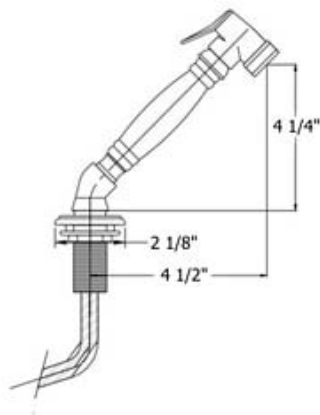

3027 - 'Royale' Two Hole Basin Mixer with Hand Spray

Part	Description
27	Threaded Handspray Supply Line
28	Rubber O-Ring
29	Brass Horseshoe & Washer
30	Brass Mounting Nut Connector
31	M-F 90 Degree Elbow
32	1/2" Washer
34	T-Copper Supply Line Assembly
35	3/8" Washer
36	3/8" T-Connector
37	Sleeve Reducer
38	Internal Diverter Kit
46	Backflow Preventer
48	Flexible Nylon Handspray Hose
49	All Thread For Handspray
50	Threaded Mounting Stem
51	Brass Mounting Nut
52	Metal Ring & Rubber Washer
53	Flat Rubber Washer
53	Handspray Escutcheon
54	Handspray Elbow
55	Rubber O-Ring
56	Handspray Couplers
57	White Ceramic Or Finished Wood Handle
58	Threaded Stem For Handspray
62	Head Assembly For Handspray
63	Aerator Nut For Handspray
64	4 Piece Grill Kit For Handspray
67	Aerator Screw
85	1/2 Turn Ceramic Cartridge
91	Diverter Block Assembly

Technical Information

- Faucet Valves Require 1 3/4" Hole Drilling
- Hand Spray Requires 1 1/4" Hole Drilling
- 3/8" Braided Female Supply Line Hoses
- Flow Rate Is 2.2 GPM
- 8" C.T.C.
- Swiveling Spout
- 1/2 Turn Ceramic Cartridges
- For Lever Handle Retrofit, Please Order Part #307020XX or 307063XX. (XX=Finish Code, 20=White Ceramic, 63=Finished Wood)
- For Complete Handspray, Hose & Escutcheon Mount, Order Part #450763XX Or 450720XX
- Available Finishes Are Polished Chrome(48), Solibrass(49), Polished Brass(55), Polished Nickel(56), Brushed Nickel(57), Satin Nickel(60) and Weathered Brass(70)
- Please See Cleaning Instructions On Herbeau Website: <http://www.herbeau.com/downloads/CleaningAll.pdf> For Finish Care And Maintenance