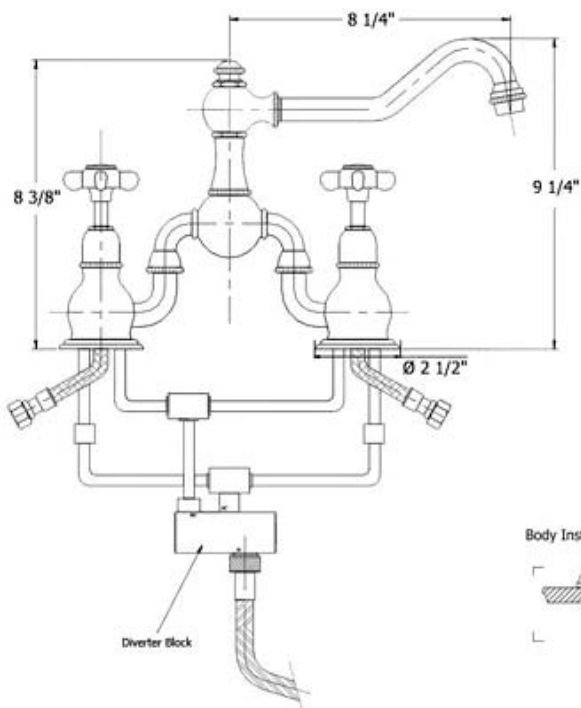

3027 - 'Royale' Two Hole Basin Mixer with Hand Spray

Part	Description
27	Threaded Handspray Supply Line
28	Rubber O-Ring
29	Brass Horseshoe & Washer
30	Brass Mounting Nut Connector
31	M-F 90 Degree Elbow
32	1/2" Washer
34	T-Copper Supply Line Assembly
35	3/8" Washer
36	3/8" T-Connector
37	Sleeve Reducer
38	Internal Diverter Kit
46	Backflow Preventer
48	Flexible Nylon Handspray Hose
49	All Thread For Handspray
50	Threaded Mounting Stem
51	Brass Mounting Nut
52	Metal Ring & Rubber Washer
53	Flat Rubber Washer
53	Handspray Escutcheon
54	Handspray Elbow
55	Rubber O-Ring
56	Handspray Couplers
57	White Ceramic Or Finished Wood Handle
58	Threaded Stem For Handspray
62	Head Assembly For Handspray
63	Aerator Nut For Handspray
64	4 Piece Grill Kit For Handspray
67	Aerator Screw
85	1/2 Turn Ceramic Cartridge
91	Diverter Block Assembly

Technical Information

- Faucet Valves Require 1 3/4" Hole Drilling
- Hand Spray Requires 1 1/4" Hole Drilling
- 3/8" Braided Female Supply Line Hoses
- Flow Rate Is 2.2 GPM
- 8" C.T.C.
- Swiveling Spout
- 1/2 Turn Ceramic Cartridges
- For Lever Handle Retrofit, Please Order Part #307020XX or 307063XX. (XX=Finish Code, 20=White Ceramic, 63=Finished Wood)
- For Complete Handspray, Hose & Escutcheon Mount, Order Part #450763XX Or 450720XX
- Available Finishes Are Polished Chrome(48), Solibrass(49), Polished Brass(55), Polished Nickel(56), Brushed Nickel(57), Satin Nickel(60) and Weathered Brass(70)
- Please See Cleaning Instructions On Herbeau Website: <http://www.herbeau.com/downloads/CleaningAll.pdf> For Finish Care And Maintenance