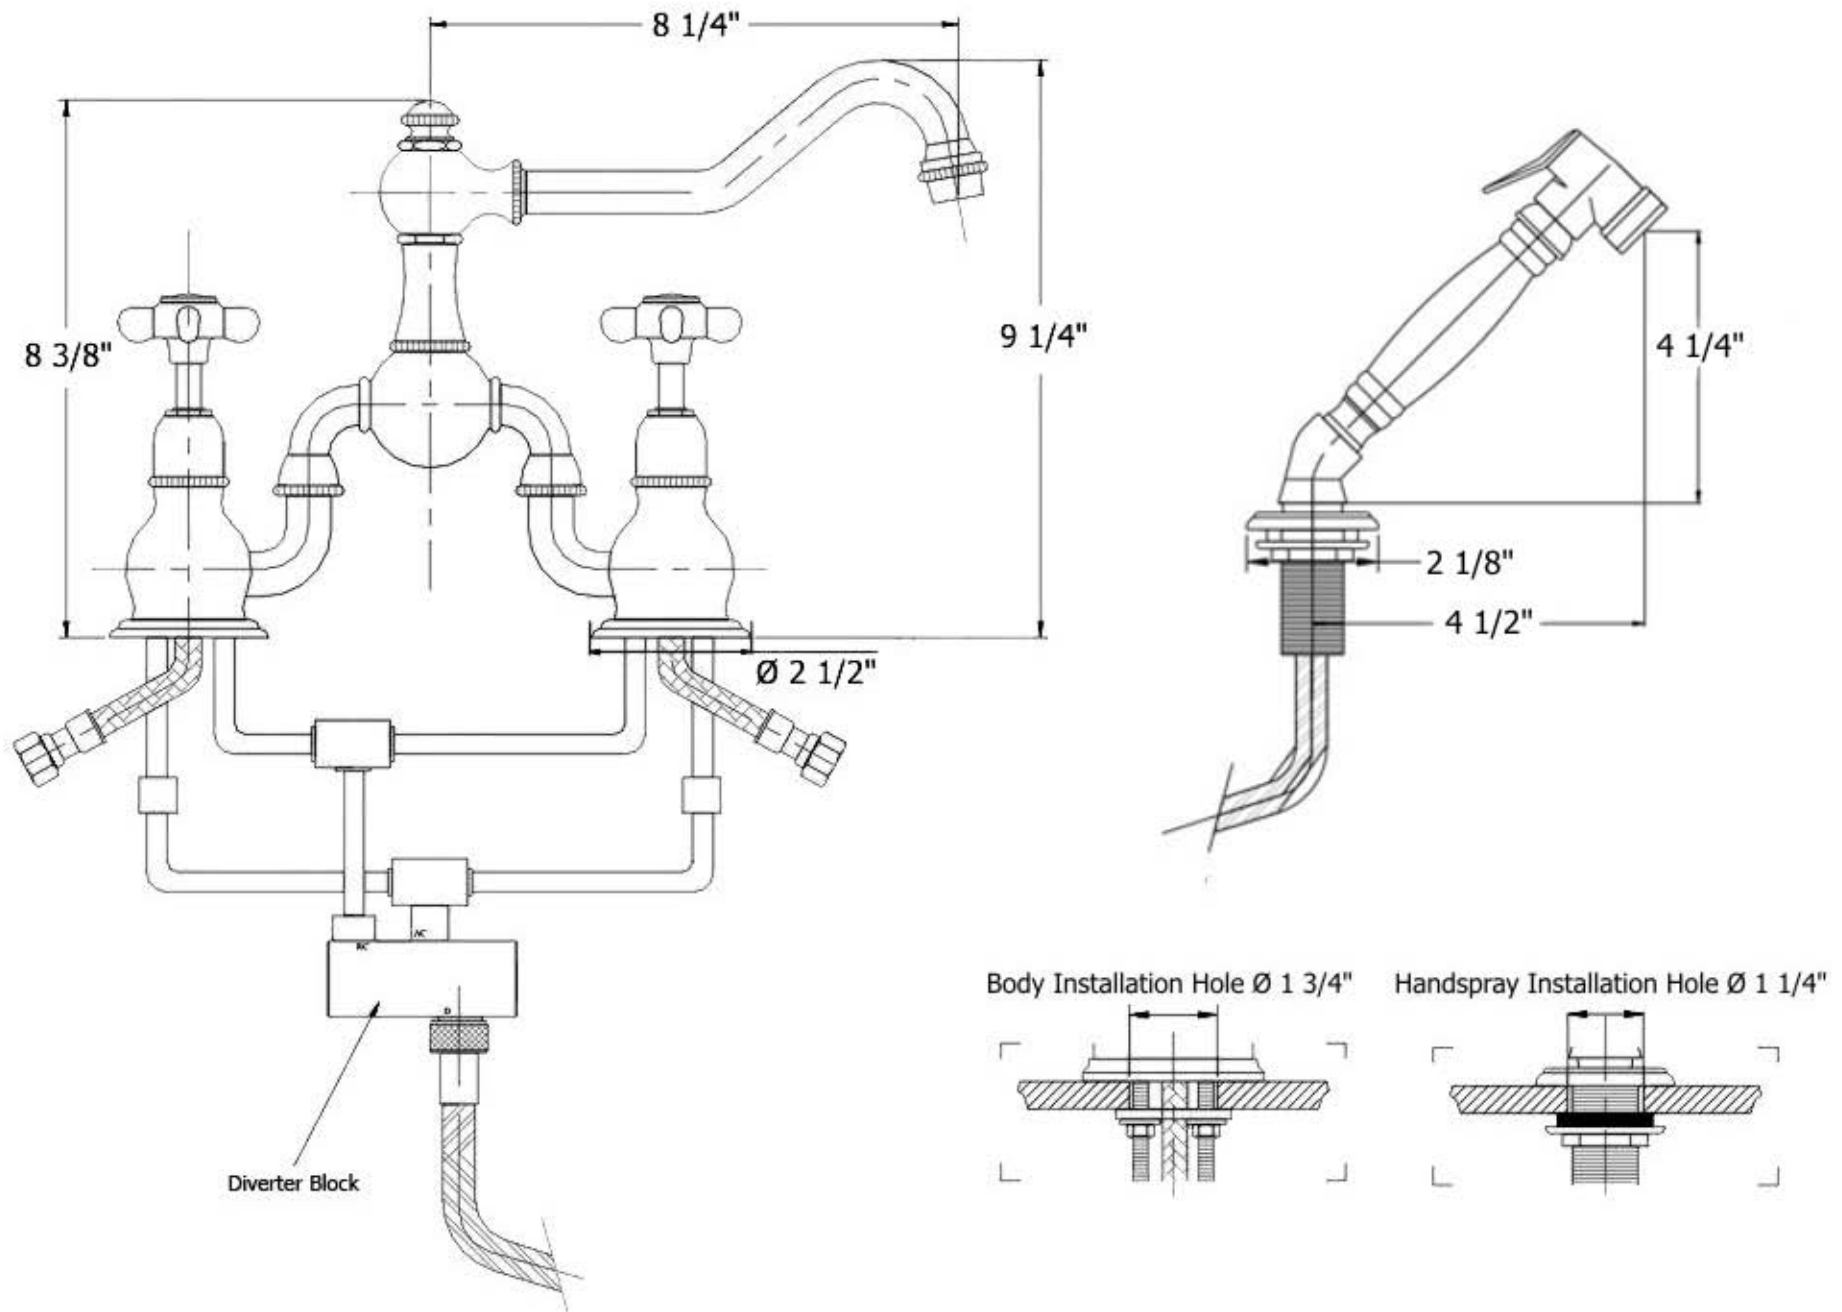

3027 - 'Royale' 2 Hole Kitchen Mixer with Spray