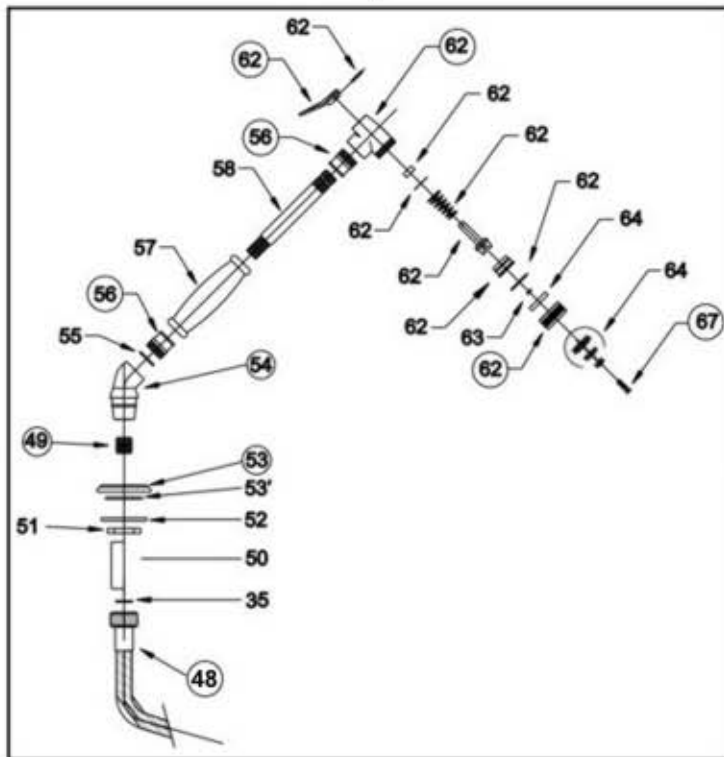

3027 - 'Royale' Two Hole Basin Mixer

92

○ = Finished Pieces

#91