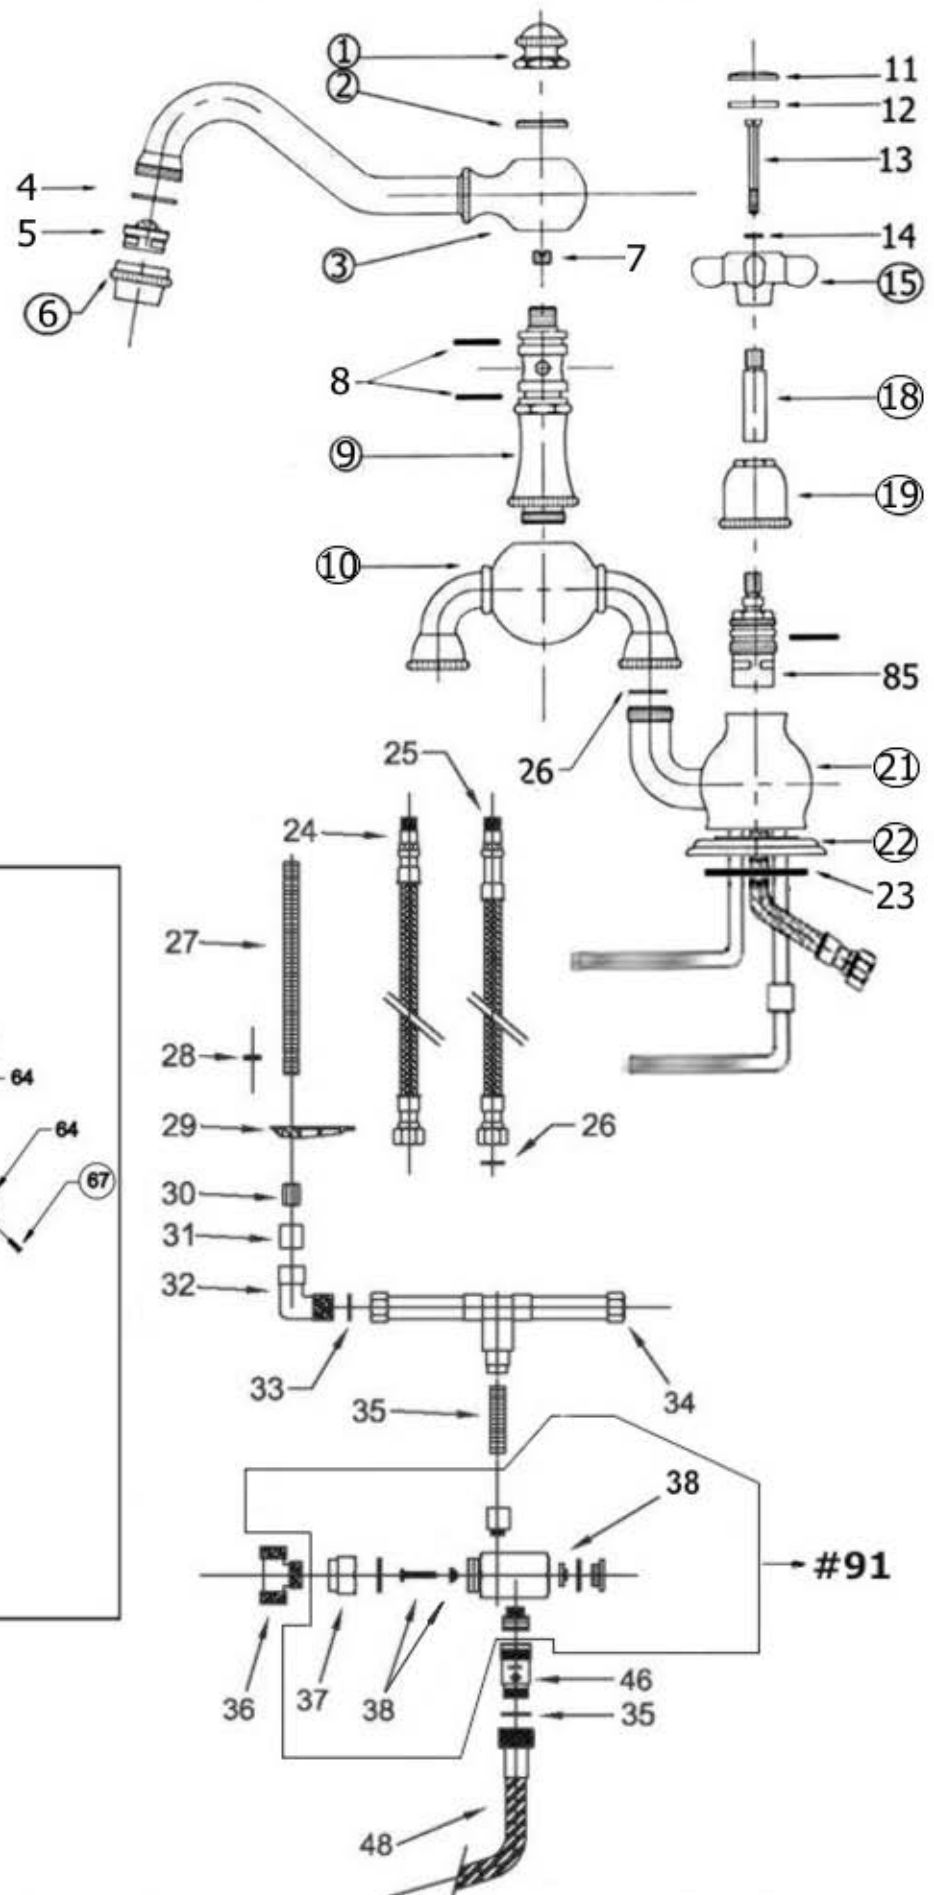

3027 - 'Royale' Two Hole Basin Mixer