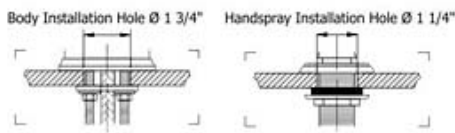

3027 - 'Royale' Two Hole Basin Mixer with Hand Spray

Part	Description
27	Threaded Handspray Supply Line
28	Rubber O-Ring
29	Brass Horseshoe & Washer
30	Brass Mounting Nut Connector
31	M-F 90 Degree Elbow
32	1/2" Washer
34	T-Copper Supply Line Assembly
35	3/8" Washer
36	3/8" T-Connector
37	Sleeve Reducer
38	Internal Diverter Kit
46	Backflow Preventer
48	Flexible Nylon Handspray Hose
49	All Thread For Handspray
50	Threaded Mounting Stem
51	Brass Mounting Nut
52	Metal Ring & Rubber Washer
53	Flat Rubber Washer
53	Handspray Escutcheon
54	Handspray Elbow
55	Rubber O-Ring
56	Handspray Couplers
57	White Ceramic Or Finished Wood Handle
58	Threaded Stem For Handspray
62	Head Assembly For Handspray
63	Aerator Nut For Handspray
64	4 Piece Grill Kit For Handspray
67	Aerator Screw
85	1/2 Turn Ceramic Cartridge
91	Diverter Block Assembly

Technical Information

- Faucet Valves Require 1 3/4" Hole Drilling
- Hand Spray Requires 1 1/4" Hole Drilling
- 3/8" Braided Female Supply Line Hoses
- Flow Rate Is 2.2 GPM
- 8" C.T.C.
- Swiveling Spout
- 1/2 Turn Ceramic Cartridges
- For Lever Handle Retrofit, Please Order Part #307020XX or 307063XX. (XX=Finish Code, 20=White Ceramic, 63=Finished Wood)
- For Complete Handspray, Hose & Escutcheon Mount, Order Part #450763XX Or 450720XX
- Available Finishes Are Polished Chrome(48), Solibrass(49), Polished Brass(55), Polished Nickel(56), Brushed Nickel(57), Satin Nickel(60) and Weathered Brass(70)
- Please See Cleaning Instructions On Herbeau Website: <http://www.herbeau.com/downloads/CleaningAll.pdf> For Finish Care And Maintenance