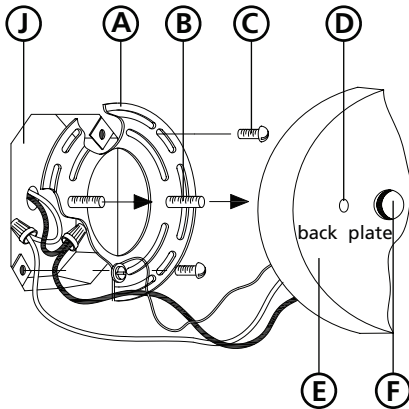

Family: Brooke | Item No. 5003 AN

**Drawing 1 - Fixture Mounting**

**Drawing 2 - Glass Installation**

## ▼ start here

**1**

1. Find a clear area in which you can work.
2. Unpack fixture and glass from carton.
3. Carefully review instructions prior to assembly.

**\*\*\* The construction of this fixture will be accomplished by first attaching the mounting strap to the junction box, making all necessary electrical connections, mounting the fixture to the wall, and then installing the glass.**

**2**

1. Prepare mounting strap (A) by threading the two 1 1/4" long mounting screws (B) into the back of the mounting strap (A) - see **Drawing 1**.
  - Be sure the holes into which the screws are threaded match the spacing of holes (D) in the backplate (E).
2. Attach mounting strap (A) to junction box (J) using two 1" screws (C) provided.

**4**

1. To mount fixture, slip the two mounting screws (B) through the two mounting holes (D) in the backplate (E) - see **Drawing 1**.
2. While holding fixture in place, thread the two ball knobs (F) on to the end of the mounting screws (B), and tighten.