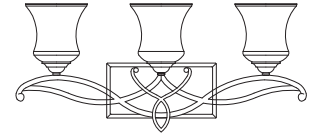

Family: Brooke | Item No. 5003 AN

**Drawing 1 - Fixture Mounting**

**Drawing 2 - Glass Installation**

## ▼ start here

**1**

1. Find a clear area in which you can work.
2. Unpack fixture and glass from carton.
3. Carefully review instructions prior to assembly.

**\*\*\* The construction of this fixture will be accomplished by first attaching the mounting strap to the junction box, making all necessary electrical connections, mounting the fixture to the wall, and then installing the glass.**

**2**

1. Prepare mounting strap (A) by threading the two 1 1/4" long mounting screws (B) into the back of the mounting strap (A) - see **Drawing 1**.
  - Be sure the holes into which the screws are threaded match the spacing of holes (D) in the backplate (E).
2. Attach mounting strap (A) to junction box (J) using two 1" screws (C) provided.