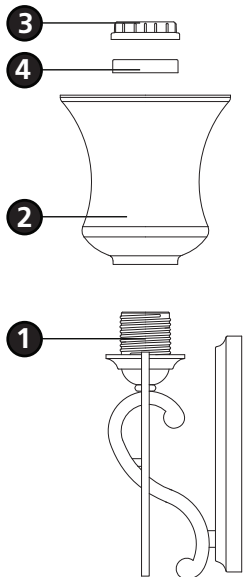

Family: Brooke | Item No. 5003 AN

**Drawing 1 - Fixture Mounting**

**Drawing 2 - Glass Installation**

## ▼ start here

**1**

1. Find a clear area in which you can work.
2. Unpack fixture and glass from carton.
3. Carefully review instructions prior to assembly.

**\*\*\* The construction of this fixture will be accomplished by first attaching the mounting strap to the junction box, making all necessary electrical connections, mounting the fixture to the wall, and then installing the glass.**

**2**

1. Prepare mounting strap (A) by threading the two 1 1/4" long mounting screws (B) into the back of the mounting strap (A) - see **Drawing 1**.
  - Be sure the holes into which the screws are threaded match the spacing of holes (D) in the backplate (E).
2. Attach mounting strap (A) to junction box (J) using two 1" screws (C) provided.

**4**

1. To mount fixture, slip the two mounting screws (B) through the two mounting holes (D) in the backplate (E) - see **Drawing 1**.
2. While holding fixture in place, thread the two ball knobs (F) on to the end of the mounting screws (B), and tighten.