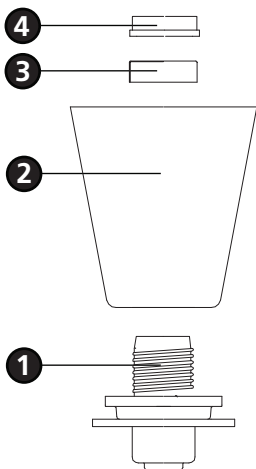

Family: Avon | Item No. 5553 BN/CM

**Drawing 1 - Strap Detail**

**Drawing 2 - Fixture Mounting**

**Drawing 3 - Fixture Assembly**

## ▼ start here

- 1** 1. Find a clear area in which you can work.
2. Unpack fixture and glass from carton.
3. Carefully review instructions prior to assembly.

**\*\*\* The construction of this fixture will be accomplished by first mounting the mounting strap to the junction box, making all necessary electrical connections, mounting the fixture to the wall and then installing the fixture glass.**

- 2** 1. Prepare mounting strap (A) by threading the two long mounting screws (B) into the back of the gull wing bracket - see **Drawing 1**.
  - Be sure the holes into which the screws are threaded match the spacing of holes (D) in the back plate (E) - see **Drawings 1 and 2**.
2. Attach mounting strap (A) to junction box (J) using two 1" screws (C) - see **Drawing 2**.

- 4** 1. To mount fixture, slide backplate (E) over screws (B) and secure with ball knobs (F) - see **Drawing 2**.

- 5** 1. To install glass, remove the spacer (3) and socket ring (4) from the socket (1) - see **Drawing 2**.
2. Place glass (2) over the socket (1).
3. Slip spacer (3) and thread socket ring (4) back on to socket (1) and hand tighten. Note: Over tightening could cause damage to glass.
4. Repeat steps 1-3 for remaining glass.
5. Fixture can now be lamped accordingly.