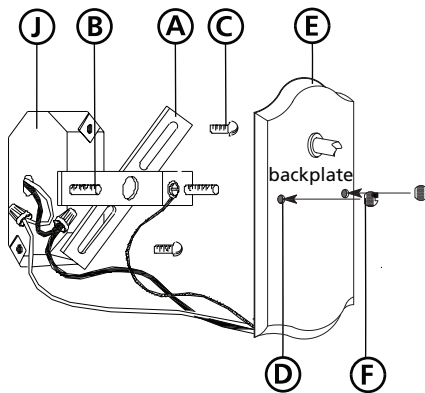

Family: Avon | Item No. 5553 BN/CM

**Drawing 1 - Strap Detail**

**Drawing 2 - Fixture Mounting**

**Drawing 3 - Fixture Assembly**

## ▼ start here

- 1** 1. Find a clear area in which you can work.
2. Unpack fixture and glass from carton.
3. Carefully review instructions prior to assembly.

**\*\*\* The construction of this fixture will be accomplished by first mounting the mounting strap to the junction box, making all necessary electrical connections, mounting the fixture to the wall and then installing the fixture glass.**

- 2** 1. Prepare mounting strap (A) by threading the two long mounting screws (B) into the back of the gull wing bracket - see **Drawing 1**.
  - Be sure the holes into which the screws are threaded match the spacing of holes (D) in the back plate (E) - see **Drawings 1 and 2**.
2. Attach mounting strap (A) to junction box (J) using two 1" screws (C) - see **Drawing 2**.

- 4** 1. To mount fixture, slide backplate (E) over screws (B) and secure with ball knobs (F) - see **Drawing 2**.

- 5** 1. To install glass, remove the spacer (3) and socket ring (4) from the socket (1) - see **Drawing 2**.
2. Place glass (2) over the socket (1).
3. Slip spacer (3) and thread socket ring (4) back on to socket (1) and hand tighten. Note: Over tightening could cause damage to glass.
4. Repeat steps 1-3 for remaining glass.
5. Fixture can now be lamped accordingly.