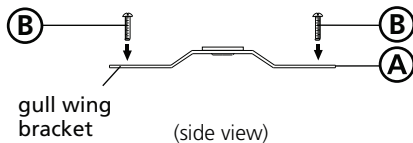

Drawing 1 - Strap Detail

Drawing 2 - Fixture Mounting