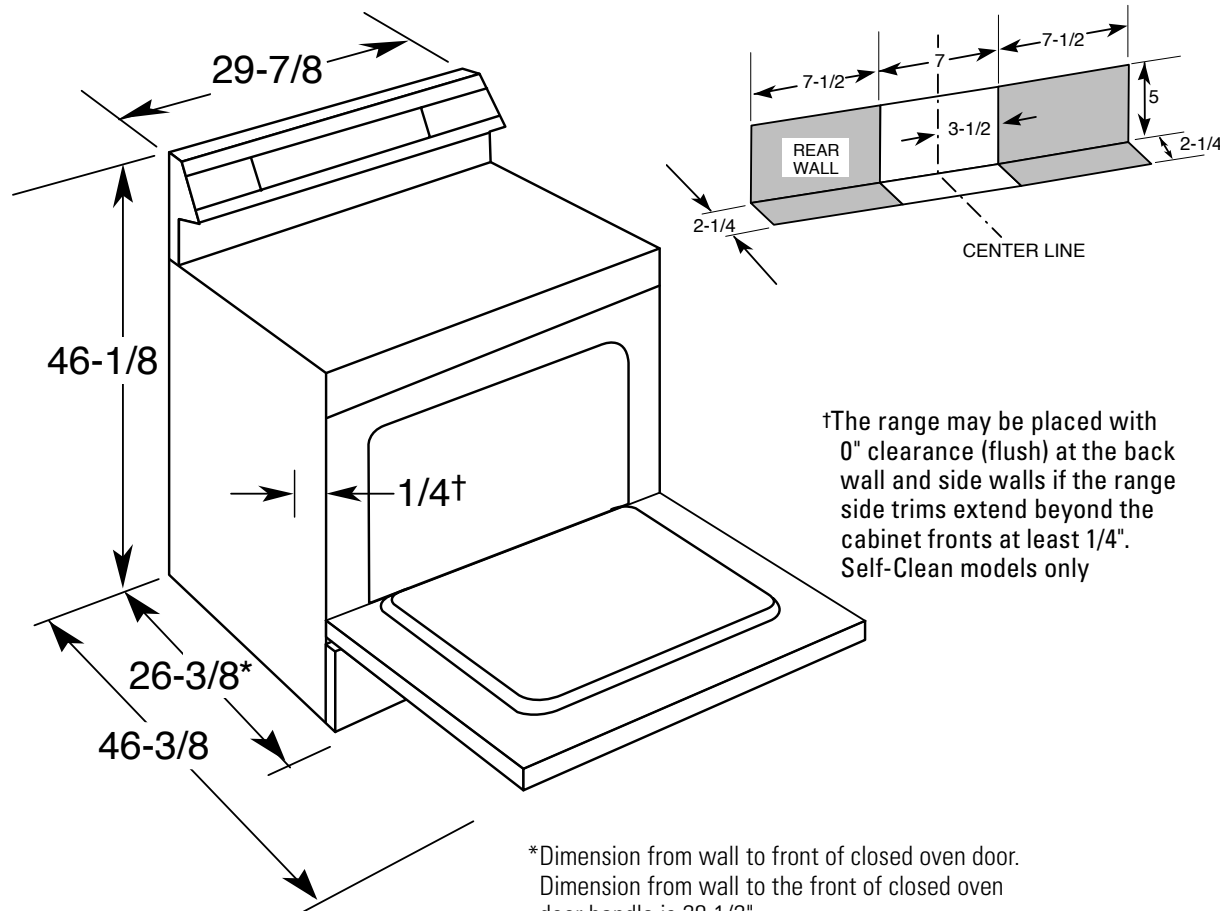

HOTPOINT®

RB758DP– Hotpoint 30" Free-Standing Electric Range

Dimensions (in inches)

Amp Rating	
240V	11.7
208V	8.8
Breaker Size	
40 Amps†	

†Note: Check local codes for required breaker size.

Effective January 1, 1996, the National Electrical Code requires that new construction (not existing) utilize a 4-conductor connection to an electric range.

Note: 30" Electric Ranges conform to U.L. requirements for 0" spacing from walls below countertops. Allow 1-1/2" spacing from the side of the range to adjacent vertical walls above the cooktop surface.

Receptacle Locations: Locally approved flexible service cord or conduit must be used because terminals are not accessible after range installation. See shaded area in drawing for location of electrical outlet box. Recommended outlet locations allow range to be installed directly against rear wall.

Installation Information: Before installing, consult installation instructions packed with product for current dimensional data.

All Hotpoint ranges are equipped with an Anti-Tip device. The installation of this device is an important, required step in the installation of the range.

Listed by Underwriters Laboratories