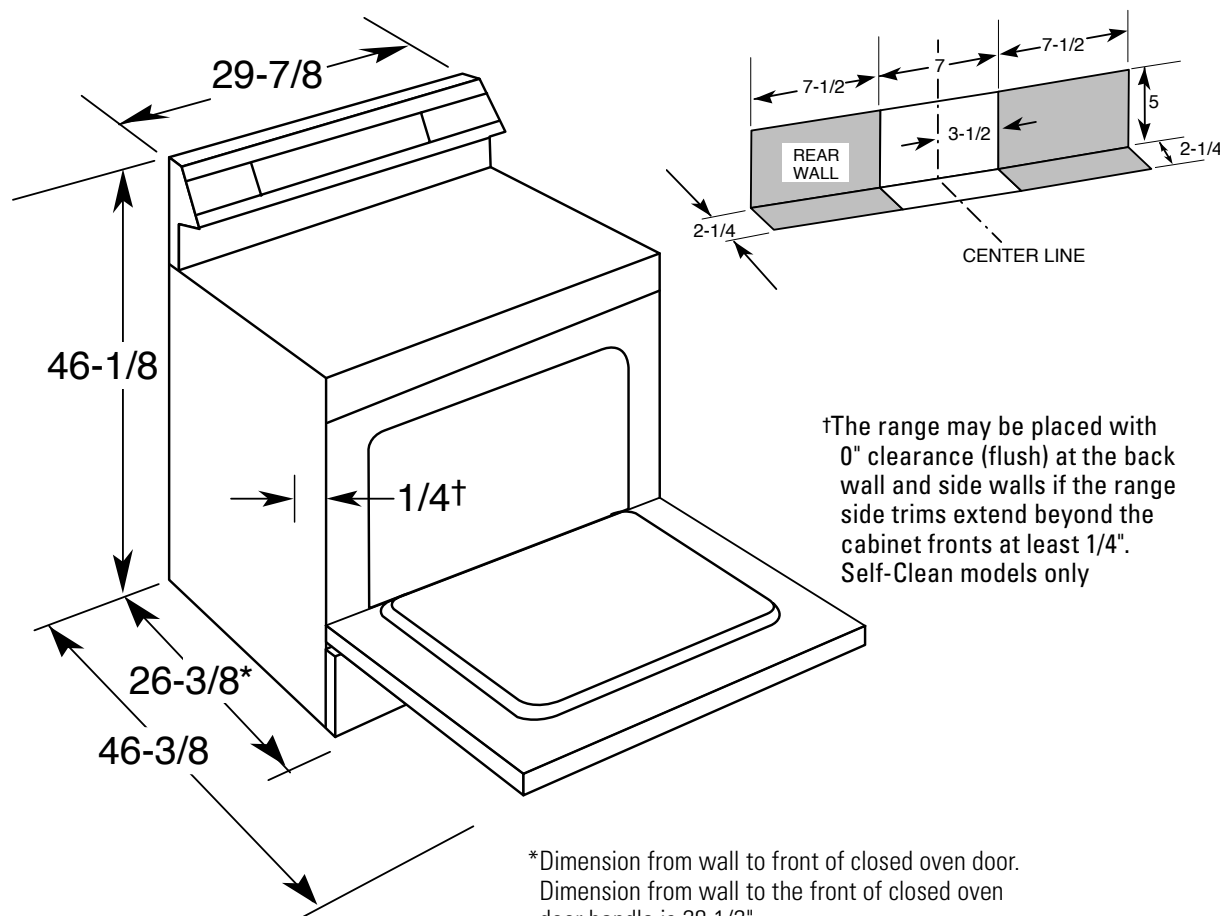

HOTPOINT®

RB540SP– Hotpoint 30" Free-Standing Electric Range

Dimensions (in inches)

Amp Rating	
240V	12.6
208V	9.9
Breaker Size	
40 Amps†	

†Note: Check local codes for required breaker size.

Note: 30" Electric Ranges conform to U.L. requirements for 0" spacing from walls below countertops. Allow 1-1/2" spacing from the side of the range to adjacent vertical walls above the cooktop surface.

Receptacle Locations: Locally approved flexible service cord or conduit must be used because terminals are not accessible after range installation. See shaded area in drawing for location of electrical outlet box. Recommended outlet locations allow range to be installed directly against rear wall.

Listed by Underwriters Laboratories

HOTPOINT®

RB540SP– Hotpoint 30" Free-Standing Electric Range

Features and Benefits

- Super-Large Oven Capacity - Provides an impressively large oven interior for cooking more dishes and large meals at one time
- Coil Heating Elements - Provides consistent and even heat on the cooktop with a plug-in element that is removable for easy cleaning
- Electronic Clock And Timer - Features a convenient digital clock and easy-to-use timer with an audible signal to help coordinate cooking times in the kitchen
- Big View Window - Provides a large, convenient viewing area to check the progress of food
- Porcelain Upswept Cooktop - Features raised edges to help contain spills and make clean-up easy
- Chrome Drip Bowls - Contain minor spills and are removable for easy cleaning
- Interior Oven Light - Supplies light to make viewing the progress of cooking easy and convenient
- Two Oven Racks - Feature a durable construction to help accommodate any size or type of cookware
- Model RB540SPSA – Silver metallic