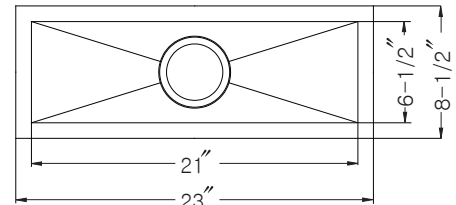

CONTEMPO SERIES

Zero Radius Undermount Trough Bar/Prep Bowl Model CTB-2385

CTB-2385

FEATURES

- Premium grade T-304 stainless steel
- 6" depth • 18 gauge
- MegaShield™ insulation
- True zero radius ledge and bottom
- Brushed satin, • 3-1/2" drain opening
- Fits 24" sink base
- Supplied with cutout template, fasteners and instructions
- Complies with ASME A112.19.3-2000, UPC®
- Lifetime Limited Warranty

ASME A112.19.3-2000

OPTIONAL ACCESSORIES

Strainer: 190-9180

Wire rack : BG-1208

OVERALL DIMENSIONS	EACH BOWL	CUTOUT SIZE	PACKAGING*	WEIGHT*
23" x 8-1/2"	21" x 6-1/2"	See Template	1/16 pcs.	10/200 lbs.

*Standard packaging: Single boxed /Pallet of single boxed.

All dimensions are in inches. Specifications subject to change without notice.

Project/Job name

Architect/Engineer

Contractor

Model

Q'ty

Notes

Installation profile