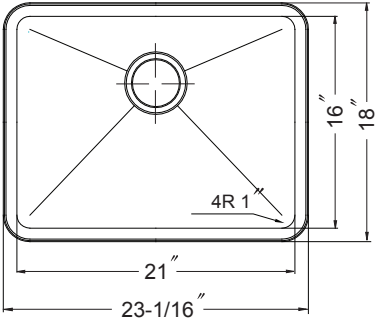

NOUVELLE SERIES

Nouvelle Undermount Single Bowl Model NOS-4100

NOS-4100

FEATURES

- Premium grade T-304 stainless steel
- 9" depth • 18 gauge • SpecPlus™ edge
- MegaShield™ insulation
- 25mm seamlessly drawn corner radius
- Lustrous satin with highlighted rim
- Fits 30" sink base • 3-1/2" rear-set drain opening
- Supplied with cutout template, fasteners and instructions
- Complies with ASME A112.19.3-2000, UPC®
- Lifetime Limited Warranty

OPTIONAL ACCESSORIES

- Bottom Grid: BG-6100
- Cutting Board : CB-4100
- Rinsing Basket: RB-4100
- Strainer: 190-9180

OVERALL DIMENSIONS	EACH BOWL	CUTOUT SIZE	PACKAGING*	WEIGHT*
23-1/16" x 18"	21" x 16"	See Template	1 pc.	18 lbs.

*Standard packaging: Single boxed .
All dimensions are in inches. Specifications subject to change without notice.

Project/Job name

Architect/Engineer

Contractor

Model

Q'ty

Notes

Installation profile