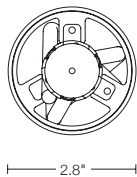

**I8-665
BRINDILLE**

Adjustable pendant with metal shade.

This product is slope ceiling adaptable to 45 degrees.

Dimensions

Height	21.1"
Diameter	2.8"
Canopy Can	5.0" OD
Canopy Plate	5.5" OD

Max Hanging Weight

5 lbs

Adjustable Heights

Short	35.2" - 43.4"
Standard	42.5" - 51.4"
Long	49.9" - 58.7"

Incandescent Lamping

Socket: G-9 halogen
Bulb (Included): G-9, 75 watt max

UL / CUL Listing

Suitable for damp locations

Updated 10.11

HUBBARDTON FORGE®

HUBBARDTONFORGE.COM

FOR MORE INFORMATION CALL CUSTOMER SERVICE AT 800-826-4766

OR EMAIL CUSTOMERSERVICE@VTFORGE.COM FOR RESIDENTIAL;

CONTRACT@VTFORGE.COM FOR COMMERCIAL.

154 RT. 30 SOUTH · CASTLETON, VERMONT 05735 · T 800-826-4766 · F 877-910-3700

All designs and images ©1989-2012 Hubbardton Forge®. All rights reserved.