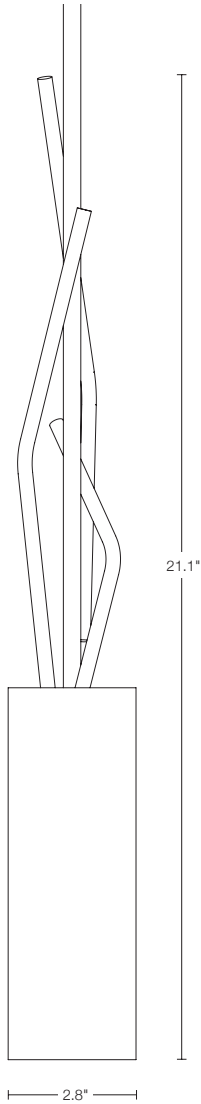

**I8-665
BRINDILLE**

Adjustable pendant with metal shade.

This product is slope ceiling adaptable to 45 degrees.

Dimensions

Height	21.1"
Diameter	2.8"
Canopy Can	5.0" OD
Canopy Plate	5.5" OD

Max Hanging Weight

5 lbs

Adjustable Heights

Short	35.2" - 43.4"
Standard	42.5" - 51.4"
Long	49.9" - 58.7"

Incandescent Lamping

Socket: G-9 halogen
Bulb (Included): G-9, 75 watt max

UL / CUL Listing

Suitable for damp locations

Updated 10.11

HUBBARDTON FORGE®

HUBBARDTONFORGE.COM

FOR MORE INFORMATION CALL CUSTOMER SERVICE AT 800-826-4766

OR EMAIL CUSTOMERSERVICE@VTFORGE.COM FOR RESIDENTIAL;

CONTRACT@VTFORGE.COM FOR COMMERCIAL.

154 RT. 30 SOUTH · CASTLETON, VERMONT 05735 · T 800-826-4766 · F 877-910-3700

All designs and images ©1989-2012 Hubbardton Forge®. All rights reserved.