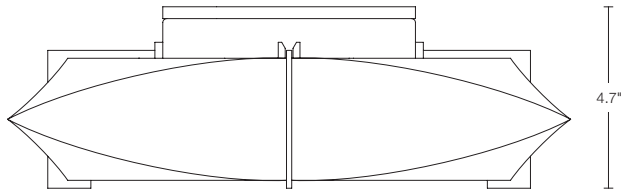

12-6620
BENTO SEMI-FLUSH
As shown: 12-6620-07-700

I2-6620

BENTO

Semi-flush with shade options.

Dimensions

Height	5.7"
Length	17.8"
Width	17.8"
Canopy Can	8.0" OD

Max Hanging Weight

3.4 lbs