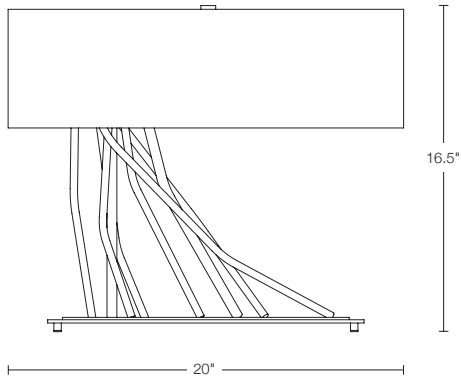

27-7660
BRINDILLE TABLE LAMP
As shown: 27-7660-08-649

27-7660

BRINDILLE

Table lamp with shade options.

Dimensions

Height	16.5"
Length	20"
Width	10"
Base	16" x 6.5"

Incandescent Lamping

Socket: (2) medium
Bulb: A-19, 60 watt max

Shade

252010 - 20" Box

Shade Color Options

- 34 - Doeskin micro-suede
- 36 - Terra micro-suede
- 37 - Eclipse micro-suede
- 46 - Flax
- 48 - Natural Anna

Hospital Grade Cord

Available special order

Bolt Down