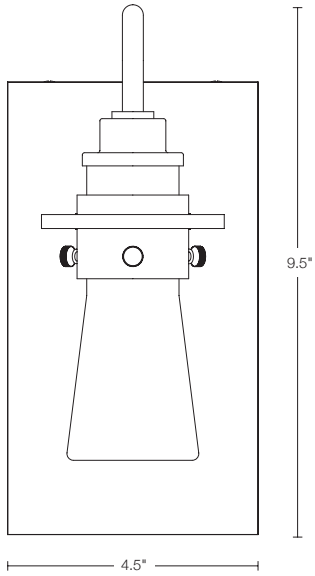

30-7710
ERLENMEYER OUTDOOR SCONCE
As shown: 30-7710-55

All designs and images ©1989-2012 Hubbardton Forge®. All rights reserved.

HUBBARDTON FORGE®

HUBBARDTONFORGE.COM

30-7710
ERLENMEYER

Outdoor aluminum sconce with thick blown glass cone. Patent Pending

Dimensions

Height	9.5"
Width	4.5"
Projection	4.7"
Backplate	8.1" x 4.5"
Mounting Height	4.1"
ADA Compliant?	No

Max Hanging Weight

2.2 lbs

Incandescent Lamping

Socket: G-9 halogen
Bulb (Included): G-9, 40 watt max

Glass

343 - Cone 2.36" OD x 5.47"

Glass Color

ZM - Clear

UL Listing

Suitable for wet locations

Updated 10.11

HUBBARDTON FORGE®