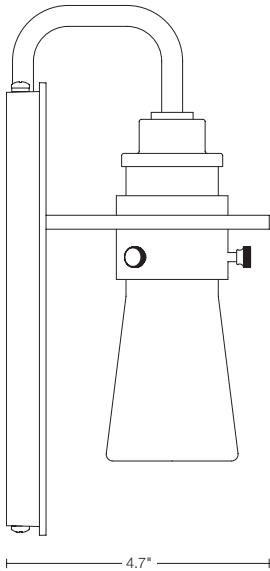

30-7710
ERLENMEYER OUTDOOR SCONCE
As shown: 30-7710-55

All designs and images ©1989-2012 Hubbardton Forge®. All rights reserved.

HUBBARDTON FORGE®

HUBBARDTONFORGE.COM

30-7710
ERLENMEYER

Outdoor aluminum sconce with thick blown glass cone. Patent Pending

Dimensions

Height	9.5"
Width	4.5"
Projection	4.7"
Backplate	8.1" x 4.5"
Mounting Height	4.1"
ADA Compliant?	No

Max Hanging Weight

2.2 lbs

Incandescent Lamping

Socket: G-9 halogen
Bulb (Included): G-9, 40 watt max

Glass

343 - Cone 2.36" OD x 5.47"

Glass Color

ZM - Clear

UL Listing

Suitable for wet locations

Updated 10.11

HUBBARDTON FORGE®