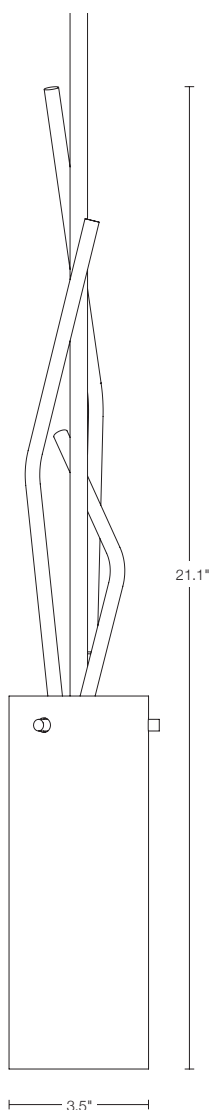

18-667
BRINDILLE PENDANT

As shown: 18-667-202-07-G336

I8-667 BRINDILLE

Adjustable pendant with glass options.

This product is slope ceiling adaptable to 45 degrees.

Dimensions

Height	21.1"
Diameter	3.5"
Canopy Can	5.0" OD
Canopy Plate	5.5" OD

Max Hanging Weight

5 lbs

Adjustable Heights:

Short	34.9" - 43.1"
Standard	42.4" - 51.3"
Long	49.8" - 58.7"

Incandescent Lamping

Socket: G-9 halogen
Bulb (Included): G-9, 75 watt max

Glass

336 - Tube 2.99" OD x 8"

Glass Color Options

G - Opal
H - Stone
ZW - Soft Amber
ZX - Pearl

UL / CUL Listing

Suitable for damp locations

Updated 10.11

HUBBARDTON FORGE®

HUBBARDTONFORGE.COM

FOR MORE INFORMATION CALL CUSTOMER SERVICE AT 800-826-4766