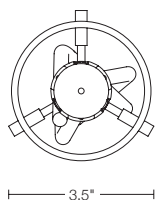

I8-667 BRINDILLE

Adjustable pendant with glass options.

This product is slope ceiling adaptable to 45 degrees.

Dimensions

Height	21.1"
Diameter	3.5"
Canopy Can	5.0" OD
Canopy Plate	5.5" OD

Max Hanging Weight

5 lbs

Adjustable Heights:

Short	34.9" - 43.1"
Standard	42.4" - 51.3"
Long	49.8" - 58.7"

Incandescent Lamping

Socket: G-9 halogen
Bulb (Included): G-9, 75 watt max

Glass

336 - Tube 2.99" OD x 8"

Glass Color Options

G - Opal
H - Stone
ZW - Soft Amber
ZX - Pearl

UL / CUL Listing

Suitable for damp locations

Updated 10.11

HUBBARDTON FORGE®

HUBBARDTONFORGE.COM

FOR MORE INFORMATION CALL CUSTOMER SERVICE AT 800-826-4766

OR EMAIL CUSTOMERSERVICE@VTFORGE.COM FOR RESIDENTIAL;

CONTRACT@VTFORGE.COM FOR COMMERCIAL.

154 RT. 30 SOUTH · CASTLETON, VERMONT 05735 · T 800-826-4766 · F 877-910-3700

All designs and images ©1989-2012 Hubbardton Forge®. All rights reserved.