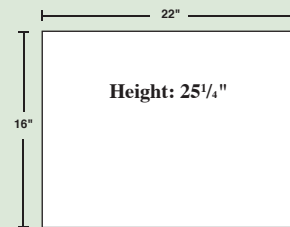

## Clearances

CATSKILL  
Single Wall Connector

A	18.5"
B	9.5"
C	15"
D	26"
E	15"
F	22.5"

SMALL SENECA  
Single Wall Connector

A	16"
B	16"
C	13"
D	20"
E	25"
F	22"

Double Wall Connector

A	16"
B	15"
C	13"
D	20"
E	24"
F	22"

MEDIUM SENECA

A	17"
B	15"
C	8.5"
D	19"
E	26"
F	19"

A	10"
B	13"
C	5.5"
D	12"
E	24"
F	16"

www.hudsonriverstoves.com

Distributed by:

Quality  
Dependability  
Performance