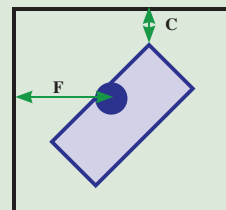

## Clearances

CATSKILL  
Single Wall Connector

A	18.5"
B	9.5"
C	15"
D	26"
E	15"
F	22.5"

SMALL SENECA  
Single Wall Connector

A	16"
B	16"
C	13"
D	20"
E	25"
F	22"

Double Wall Connector

A	16"
B	15"
C	13"
D	20"
E	24"
F	22"

MEDIUM SENECA

A	17"
B	15"
C	8.5"
D	19"
E	26"
F	19"

A	10"
B	13"
C	5.5"
D	12"
E	24"
F	16"

www.hudsonriverstoves.com

Distributed by:

Quality  
Dependability  
Performance