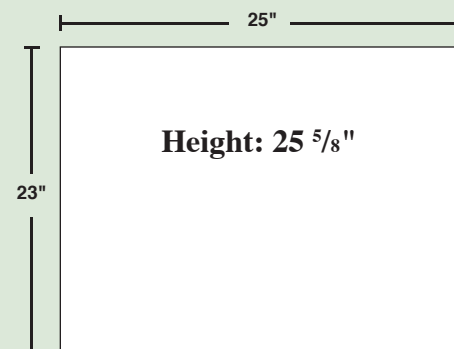

Features:

- 45,000 BTU's
- 1,200 sq. ft. heating capacity
- Large cast iron grate
- Ash pan standard
- Convection blower standard
- Cast iron cook top
- 17" log size
- Large ceramic glass door
- Airwash system to keep glass clean
- Marble trim optional
- Nickel door optional