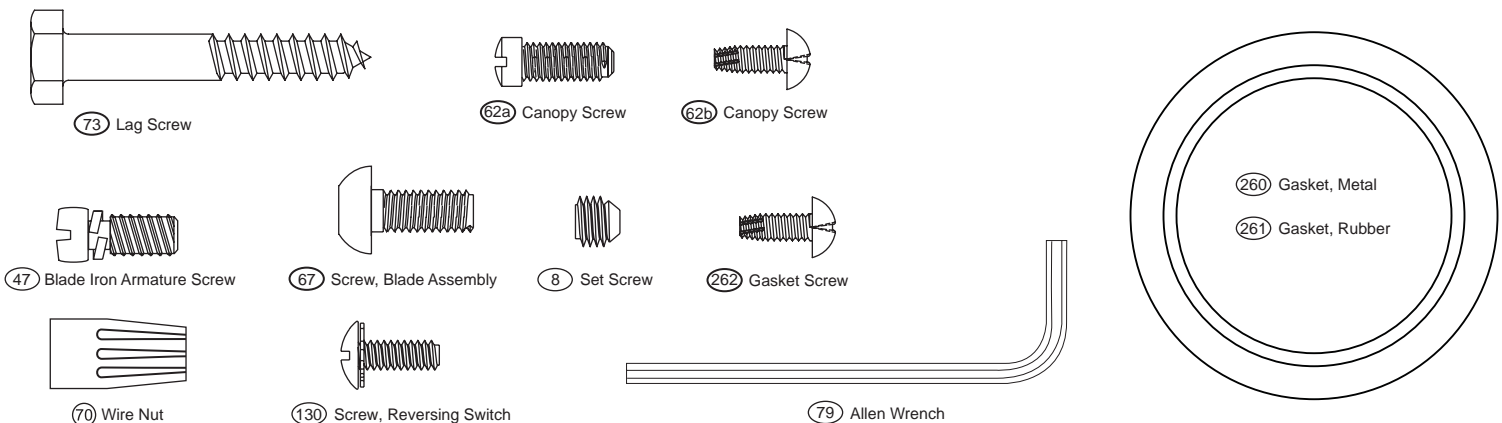

For additional information on:

Hunter Products • Trouble Shooting
 Dealer Location • Service Center Locator
 Call 1-800-448-6837
www.hunterfan.com

75 Balancing Kit

78 Pull Chain

76 Pull Chain Pendant

Hardware (Drawn to Scale)