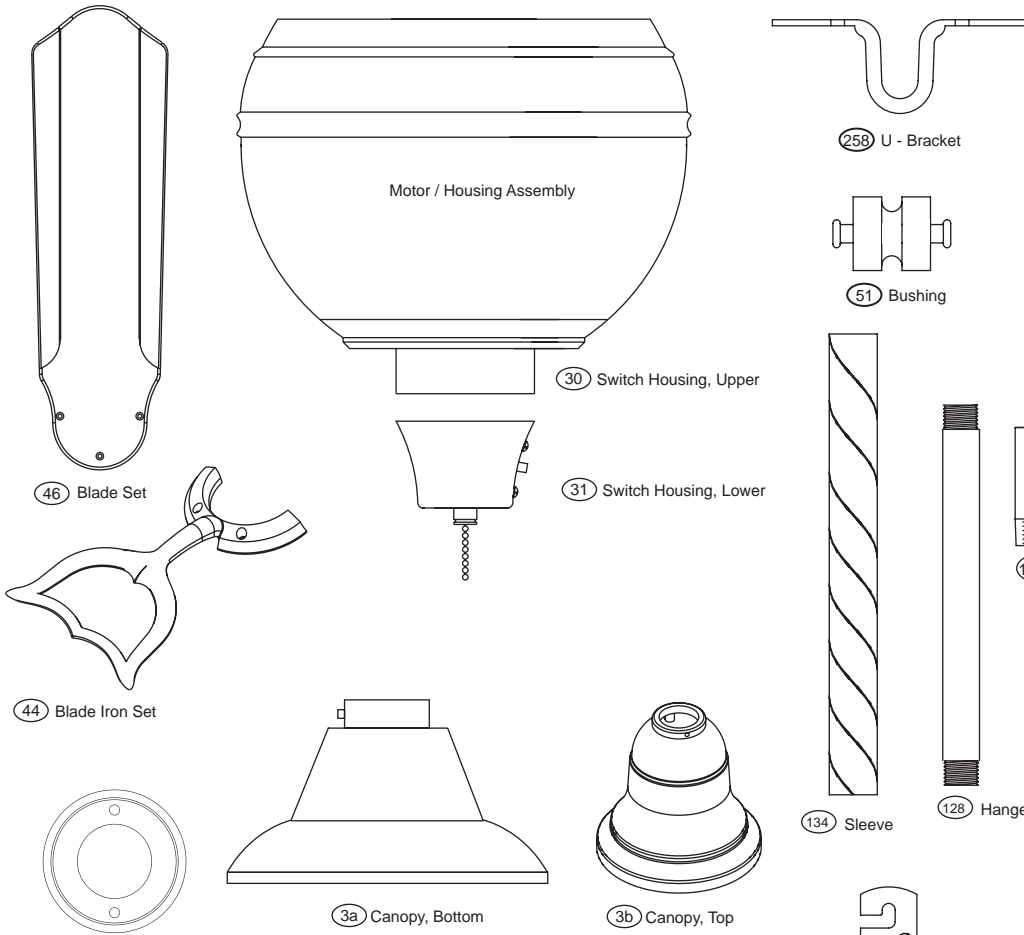

Fan Parts (Not Drawn to Scale)