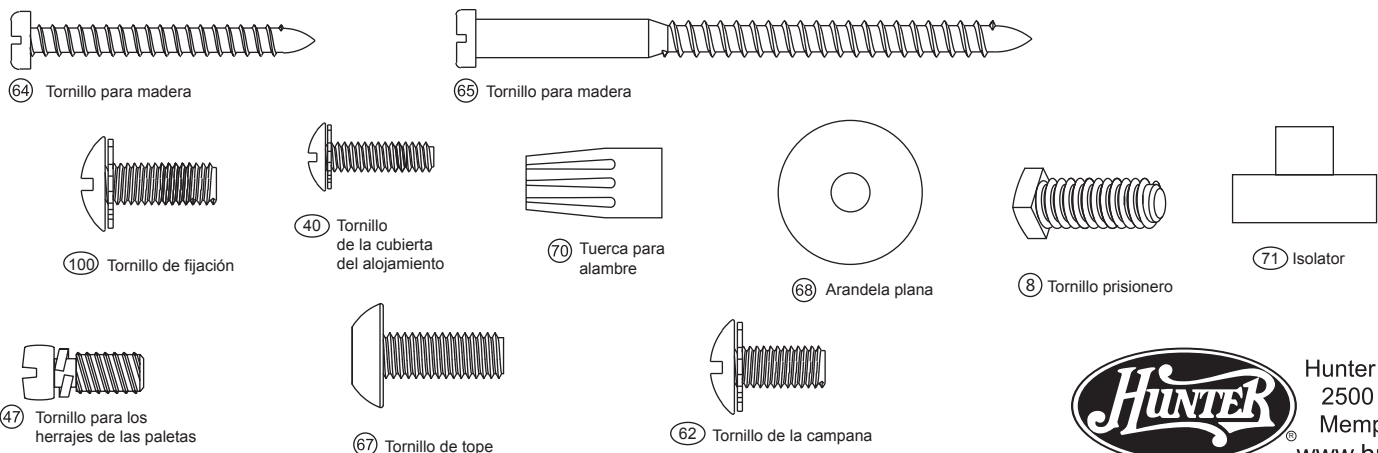

Hunter Fan Company
2500 Frisco Avenue
Memphis, TN 38114
www.hunterfan.com