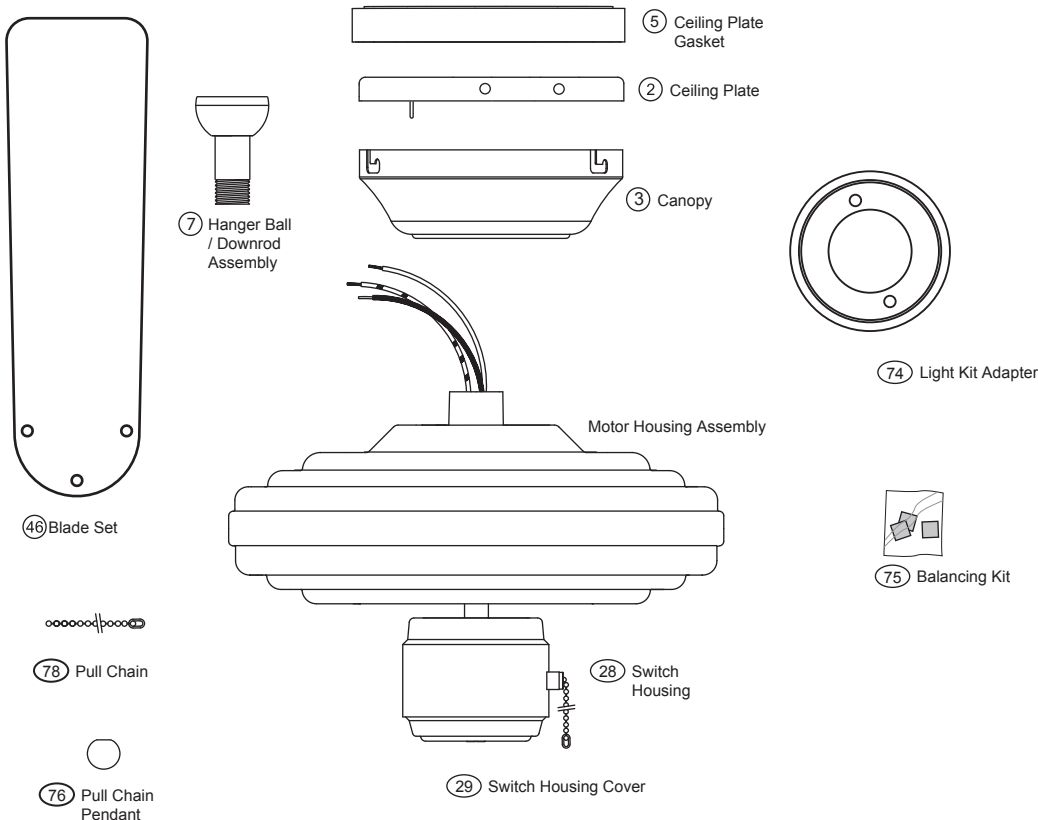

Fan Parts (Not Drawn to Scale)