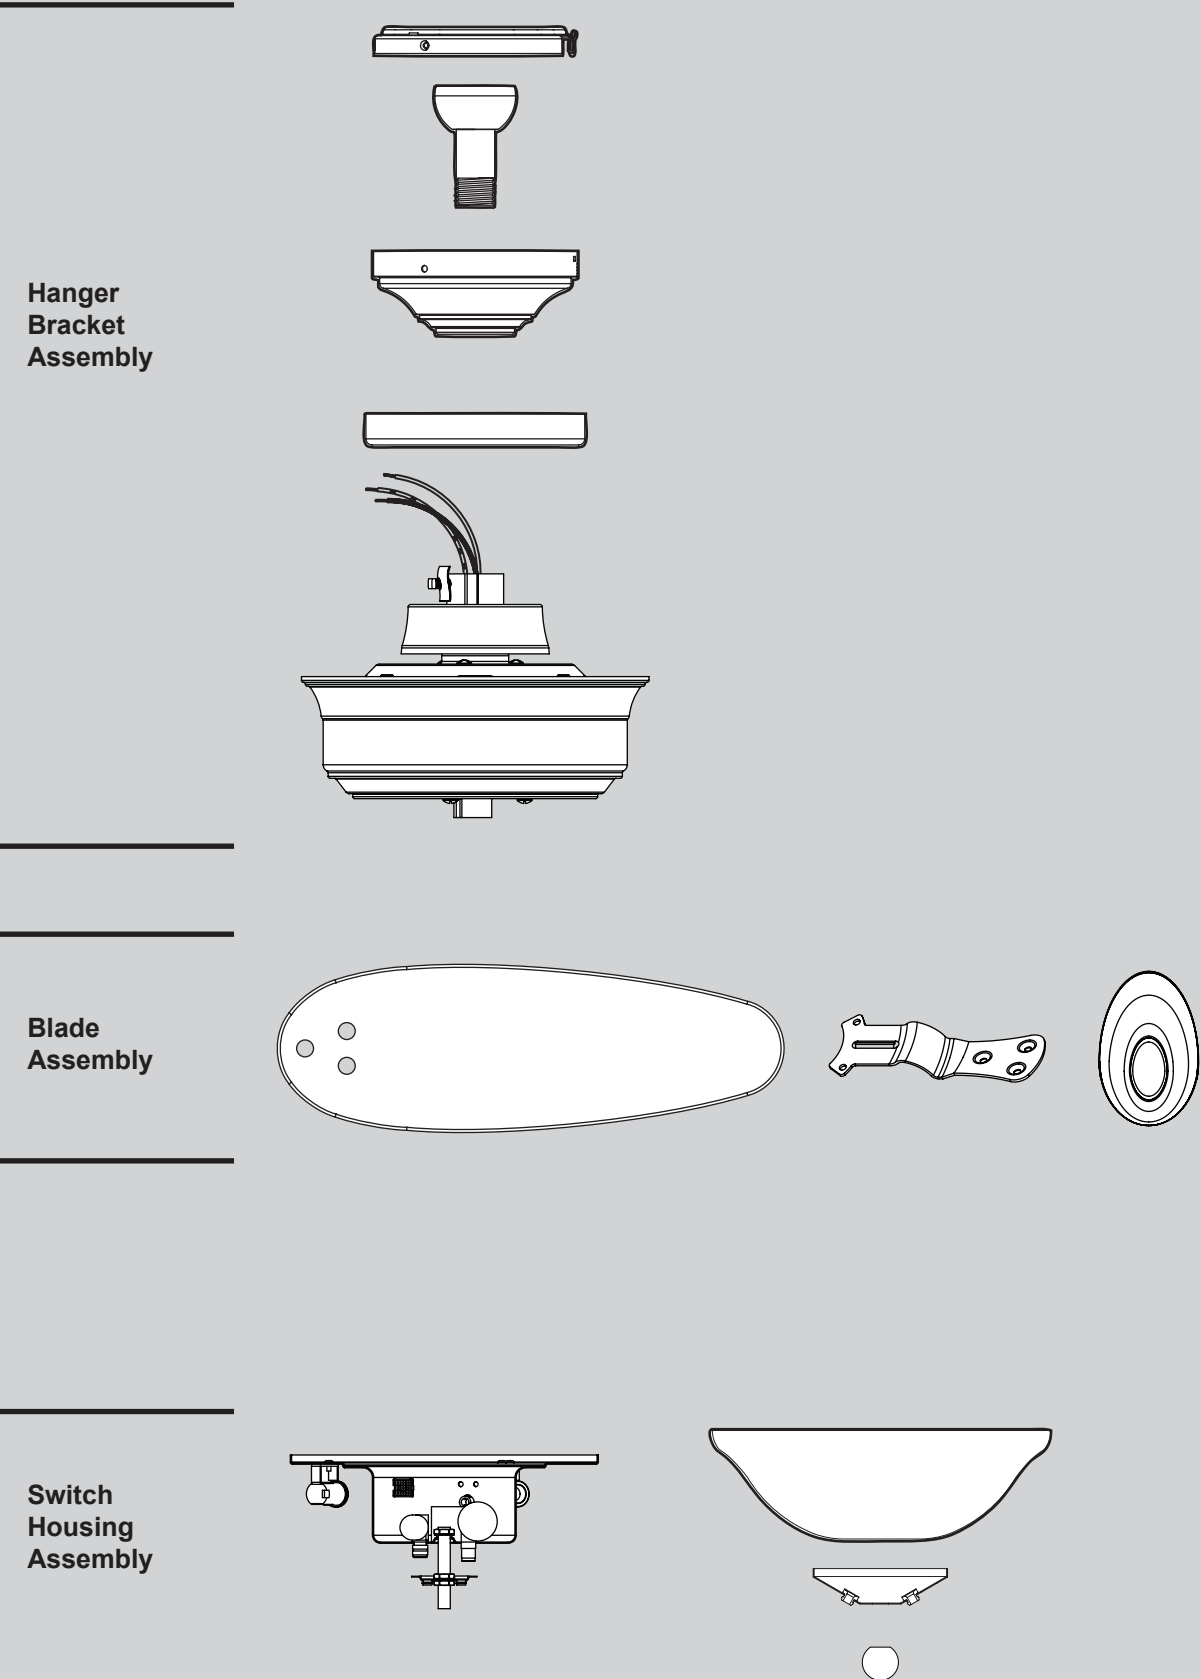

## Hardware

(Drawn to Scale)

## Fan Parts

(Not Drawn to Scale)

REFER TO THE INSTALLATION MANUAL FOR FULL ASSEMBLY INSTRUCTIONS.

Parts List		
	Model #	28872
	Asm. Dwg. #	97010-01
	Finish	Antique Pewter
Item Name	Qty	Part #
* Hanging System Kit	1	96761-14
Ceiling Plate		
Canopy		
Canopy Trim Ring		
Hanger Ball / Downrod Assembly		
Setscrew		
Canopy Screw		
Wood Screw		
Flat Washer		
Mounting Isolator		
Switch/Housing Assembly	1	87330-01
Blade Iron Set	1	87332-05
Blade Medallion Set	1	87334-05
Blade Set	1	75885-51
Screw, Blade Iron Armature	11	63755-05
Hardware Kit	1	97010-00-860
Blade Grommet		
Blade Assembly Screw		
Screw, Machine, 6-32		
Wire Connector		
Balancing Kit	1	65666-01
Cap, Finial	1	63987-02
Finial	1	07613-03
Light bulb / Bulb	3	77646-03
Globe/Shade	1	87333-02