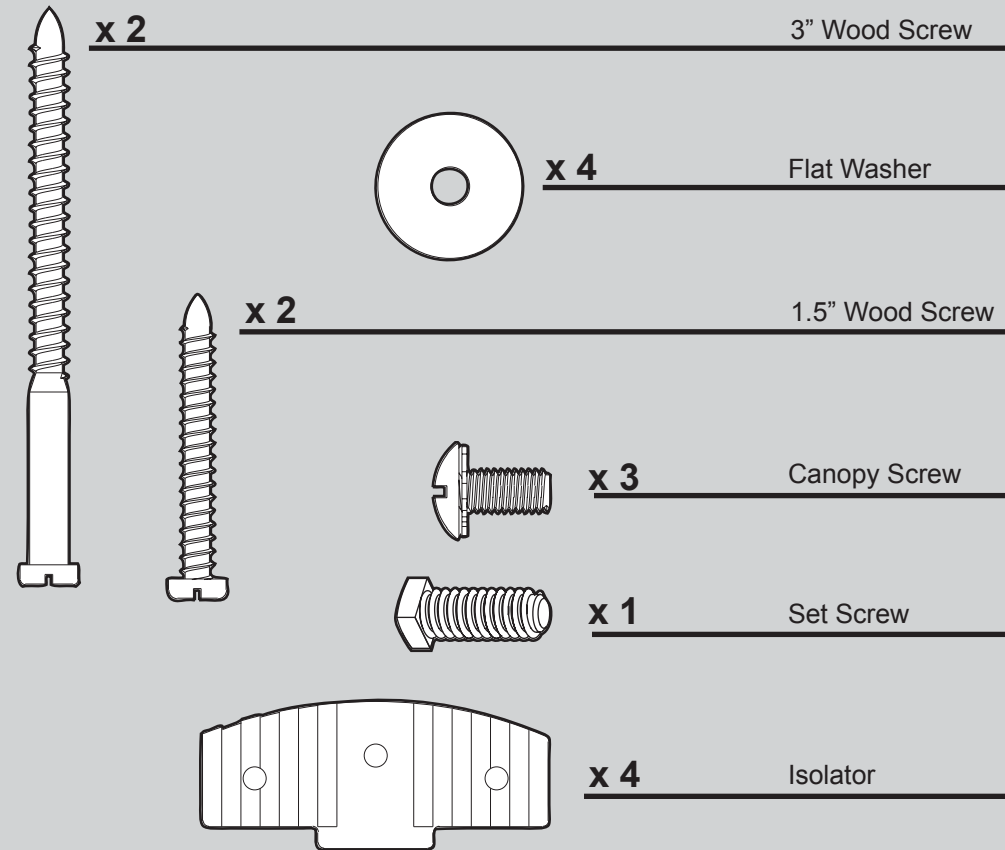

## Hardware

(Drawn to Scale)

## Fan Parts

(Not Drawn to Scale)

REFER TO THE INSTALLATION MANUAL FOR FULL ASSEMBLY INSTRUCTIONS.

Parts List		
	Model #	28872
	Asm. Dwg. #	97010-01
	Finish	Antique Pewter
Item Name	Qty	Part #
* Hanging System Kit	1	96761-14
Ceiling Plate		
Canopy		
Canopy Trim Ring		
Hanger Ball / Downrod Assembly		
Setscrew		
Canopy Screw		
Wood Screw		
Flat Washer		
Mounting Isolator		
Switch/Housing Assembly	1	87330-01
Blade Iron Set	1	87332-05
Blade Medallion Set	1	87334-05
Blade Set	1	75885-51
Screw, Blade Iron Armature	11	63755-05
Hardware Kit	1	97010-00-860
Blade Grommet		
Blade Assembly Screw		
Screw, Machine, 6-32		
Wire Connector		
Balancing Kit	1	65666-01
Cap, Finial	1	63987-02
Finial	1	07613-03
Light bulb / Bulb	3	77646-03
Globe/Shade	1	87333-02