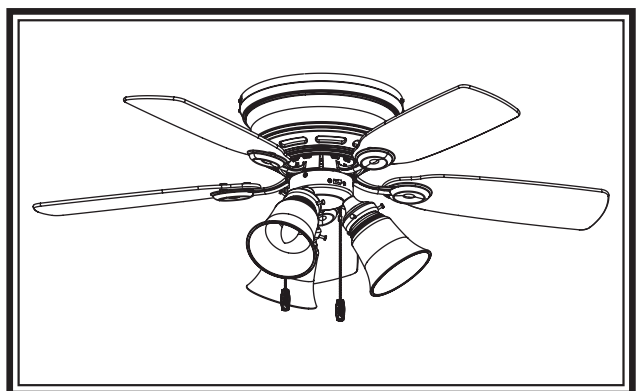

x 3

Screw, Switch Housing Assembly

x 10

Thumbscrew

x 3

Screw, Machine, 6-32

Fan Parts

(Not Drawn to Scale)

Hanger Bracket Assembly

Blade Assembly

Switch Housing Assembly

Using this Parts Guide, make sure all parts are included in the box. If parts are missing, DO NOT RETURN

THIS ITEM TO THE STORE, call 888-830-1326 for assistance.

THIS PARTS GUIDE IS FOR REFERENCE ONLY. REFER TO THE INSTALLATION MANUAL FOR FULL ASSEMBLY INSTRUCTIONS.

PARTS GUIDE

Hunter

Parts List	Model #	23849	23857	21880
	Asm. Dwg. #	99606-01	99606-02	99606-03
	Finish	Provencal Gold	Antique Pewter	White
Item Name	Qty	Part #	Part #	Part #
Hanger Bracket Assembly	1	73862-01	73862-01	73862-01
Canopy Screw	4	74508-37	74508-37	74508-37
Wood Screw	2	03144-03	03144-03	03144-03
Wood Screw	2	06512-01	06512-01	06512-01
Flat Washer	4	06301-01	06301-01	06301-01
Mounting Isolator	4	67290-01	67290-01	67290-01
Locking Screw	2	74508-06	74508-06	74508-06
Blade Iron Set	1	99791-05	99791-05	99791-05
Blade Set	1	G0253-45	G0253-46	G0253-90
Screw, Blade Iron Armature	11	63755-05	63755-05	63755-05
Balancing Kit	1	65666-01	65666-01	65666-01
Hardware Kit	1	99606-00-860	99606-00-861	99606-00-862
Blade Grommet				
Blade Assembly Screw				
Screw, Machine, 6-32				
Wire Connector				
Screw, Switch Housing Assembly				
Light Kit Assembly	1	99653-26	99653-14	99653-03
Thumbscrew	10	03077-07	03077-07	03077-07
Light bulb / Bulb	3	77646-04	77646-04	77646-04
Fan Pull Chain Pendant	1	G0090-01	G0090-01	G0090-01
Light Pull Chain Pendant	1	G0091-01	G0091-01	G0091-01
Pull Chain	2	63756-42	63756-42	63756-42
Globe/Shade	3	89418-01	89418-02	89418-03