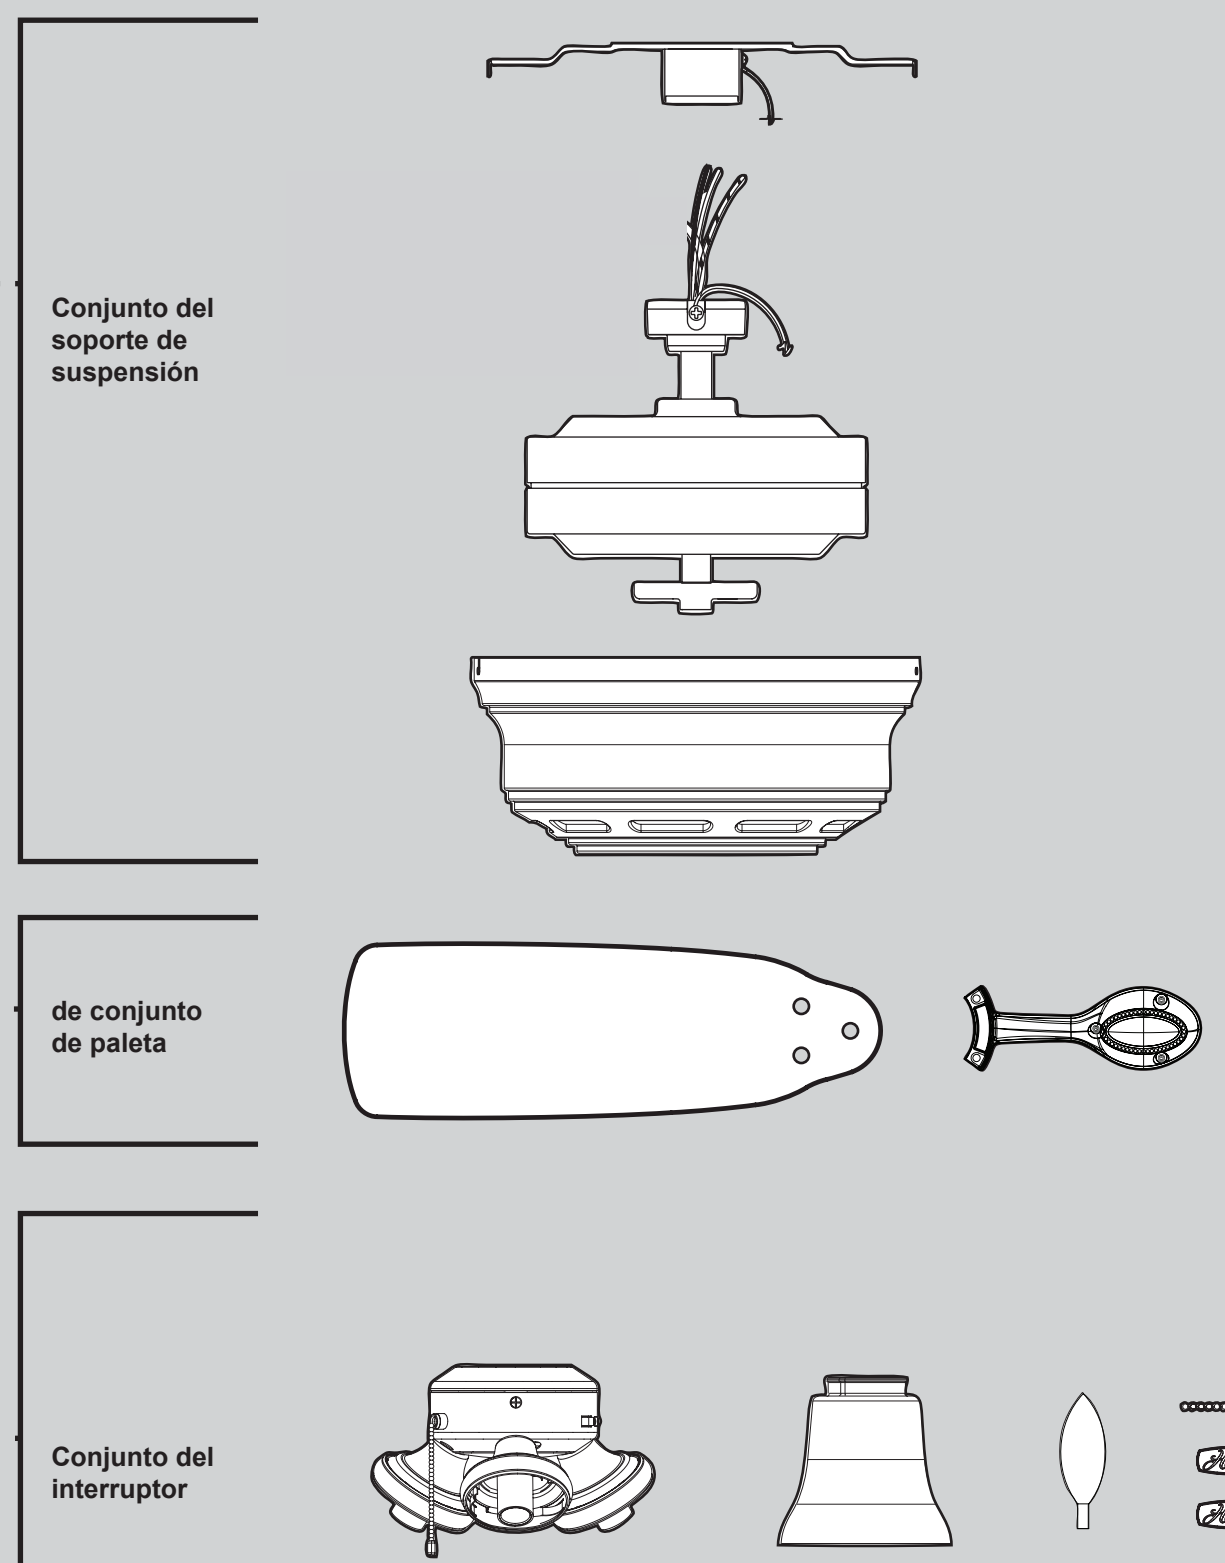

Hanger Bracket Assembly

Blade Assembly

Switch Housing Assembly

Using this Parts Guide, make sure all parts are included in the box. If parts are missing, DO NOT RETURN

THIS ITEM TO THE STORE, call 888-830-1326 for assistance.

THIS PARTS GUIDE IS FOR REFERENCE ONLY. REFER TO THE INSTALLATION MANUAL FOR FULL ASSEMBLY INSTRUCTIONS.

PARTS GUIDE

Hunter

Parts List	Model #	23849	23857	21880
	Asm. Dwg. #	99606-01	99606-02	99606-03
	Finish	Provencal Gold	Antique Pewter	White
Item Name	Qty	Part #	Part #	Part #
Hanger Bracket Assembly	1	73862-01	73862-01	73862-01
Canopy Screw	4	74508-37	74508-37	74508-37
Wood Screw	2	03144-03	03144-03	03144-03
Wood Screw	2	06512-01	06512-01	06512-01
Flat Washer	4	06301-01	06301-01	06301-01
Mounting Isolator	4	67290-01	67290-01	67290-01
Locking Screw	2	74508-06	74508-06	74508-06
Blade Iron Set	1	99791-05	99791-05	99791-05
Blade Set	1	G0253-45	G0253-46	G0253-90
Screw, Blade Iron Armature	11	63755-05	63755-05	63755-05
Balancing Kit	1	65666-01	65666-01	65666-01
Hardware Kit	1	99606-00-860	99606-00-861	99606-00-862
Blade Grommet				
Blade Assembly Screw				
Screw, Machine, 6-32				
Wire Connector				
Screw, Switch Housing Assembly				
Light Kit Assembly	1	99653-26	99653-14	99653-03
Thumbscrew	10	03077-07	03077-07	03077-07
Light bulb / Bulb	3	77646-04	77646-04	77646-04
Fan Pull Chain Pendant	1	G0090-01	G0090-01	G0090-01
Light Pull Chain Pendant	1	G0091-01	G0091-01	G0091-01
Pull Chain	2	63756-42	63756-42	63756-42
Globe/Shade	3	89418-01	89418-02	89418-03

Materiales

(no dibujados a escala)

Piezas del ventilador

(no dibujadas a escala)

ALTO

GUÍA DE PIEZAS

Hunter

Consulte esta Guía de partes para asegurarse de que todas las partes estén incluidas en la caja.