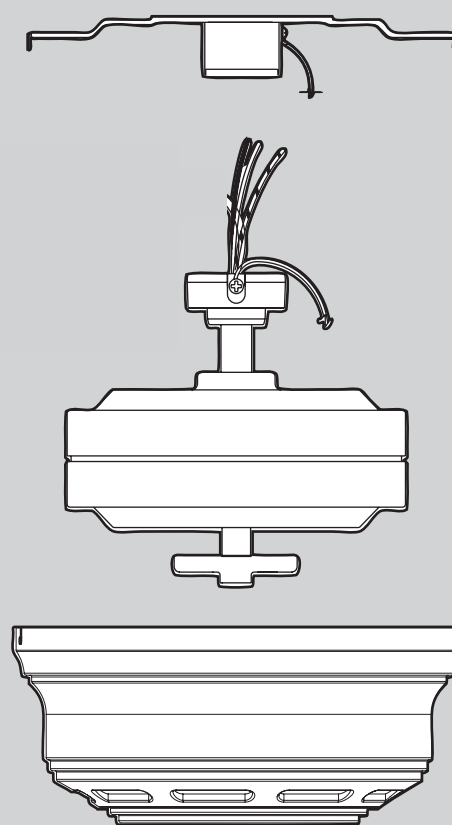

Hardware

(Drawn to Scale)

x 2

3" Wood Screw

x 4

Flat Washer

x 2

1.5" Wood Screw

x 3

Screw, Switch Housing Assembly

x 10

Thumbscrew

x 3

Screw, Machine, 6-32

Fan Parts

(Not Drawn to Scale)

Hanger Bracket Assembly

Blade Assembly

Switch Housing Assembly

Using this Parts Guide, make sure all parts are included in the box. If parts are missing, DO NOT RETURN

THIS ITEM TO THE STORE, call 888-830-1326 for assistance.

THIS PARTS GUIDE IS FOR REFERENCE ONLY. REFER TO THE INSTALLATION MANUAL FOR FULL ASSEMBLY INSTRUCTIONS.

PARTS GUIDE

Hunter

Parts List	Model #	23849	23857	21880
	Asm. Dwg. #	99606-01	99606-02	99606-03
	Finish	Provencal Gold	Antique Pewter	White
Item Name	Qty	Part #	Part #	Part #
Hanger Bracket Assembly	1	73862-01	73862-01	73862-01
Canopy Screw	4	74508-37	74508-37	74508-37
Wood Screw	2	03144-03	03144-03	03144-03
Wood Screw	2	06512-01	06512-01	06512-01
Flat Washer	4	06301-01	06301-01	06301-01
Mounting Isolator	4	67290-01	67290-01	67290-01
Locking Screw	2	74508-06	74508-06	74508-06
Blade Iron Set	1	99791-05	99791-05	99791-05
Blade Set	1	G0253-45	G0253-46	G0253-90
Screw, Blade Iron Armature	11	63755-05	63755-05	63755-05
Balancing Kit	1	65666-01	65666-01	65666-01
Hardware Kit	1	99606-00-860	99606-00-861	99606-00-862
Blade Grommet				
Blade Assembly Screw				
Screw, Machine, 6-32				
Wire Connector				
Screw, Switch Housing Assembly				
Light Kit Assembly	1	99653-26	99653-14	99653-03
Thumbscrew	10	03077-07	03077-07	03077-07
Light bulb / Bulb	3	77646-04	77646-04	77646-04
Fan Pull Chain Pendant	1	G0090-01	G0090-01	G0090-01
Light Pull Chain Pendant	1	G0091-01	G0091-01	G0091-01
Pull Chain	2	63756-42	63756-42	63756-42
Globe/Shade	3	89418-01	89418-02	89418-03