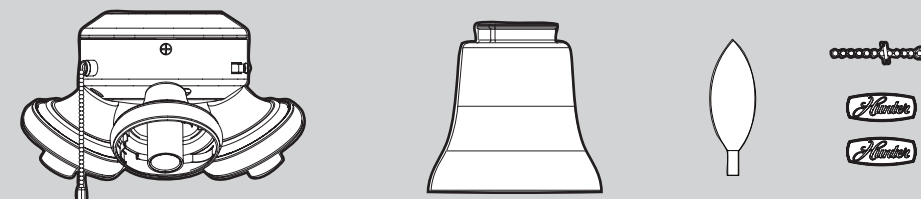

x 3

Screw, Switch Housing Assembly

x 10

Thumbscrew

x 3

Screw, Machine, 6-32

Fan Parts

(Not Drawn to Scale)

Hanger Bracket Assembly

Blade Assembly

Switch Housing Assembly

Using this Parts Guide, make sure all parts are included in the box. If parts are missing, DO NOT RETURN

THIS ITEM TO THE STORE, call 888-830-1326 for assistance.

THIS PARTS GUIDE IS FOR REFERENCE ONLY. REFER TO THE INSTALLATION MANUAL FOR FULL ASSEMBLY INSTRUCTIONS.

PARTS GUIDE

Hunter

Parts List	Model #	23849	23857	21880
	Asm. Dwg. #	99606-01	99606-02	99606-03
	Finish	Provencal Gold	Antique Pewter	White
Item Name	Qty	Part #	Part #	Part #
Hanger Bracket Assembly	1	73862-01	73862-01	73862-01
Canopy Screw	4	74508-37	74508-37	74508-37
Wood Screw	2	03144-03	03144-03	03144-03
Wood Screw	2	06512-01	06512-01	06512-01
Flat Washer	4	06301-01	06301-01	06301-01
Mounting Isolator	4	67290-01	67290-01	67290-01
Locking Screw	2	74508-06	74508-06	74508-06
Blade Iron Set	1	99791-05	99791-05	99791-05
Blade Set	1	G0253-45	G0253-46	G0253-90
Screw, Blade Iron Armature	11	63755-05	63755-05	63755-05
Balancing Kit	1	65666-01	65666-01	65666-01
Hardware Kit	1	99606-00-860	99606-00-861	99606-00-862
Blade Grommet				
Blade Assembly Screw				
Screw, Machine, 6-32				
Wire Connector				
Screw, Switch Housing Assembly				
Light Kit Assembly	1	99653-26	99653-14	99653-03
Thumbscrew	10	03077-07	03077-07	03077-07
Light bulb / Bulb	3	77646-04	77646-04	77646-04
Fan Pull Chain Pendant	1	G0090-01	G0090-01	G0090-01
Light Pull Chain Pendant	1	G0091-01	G0091-01	G0091-01
Pull Chain	2	63756-42	63756-42	63756-42
Globe/Shade	3	89418-01	89418-02	89418-03