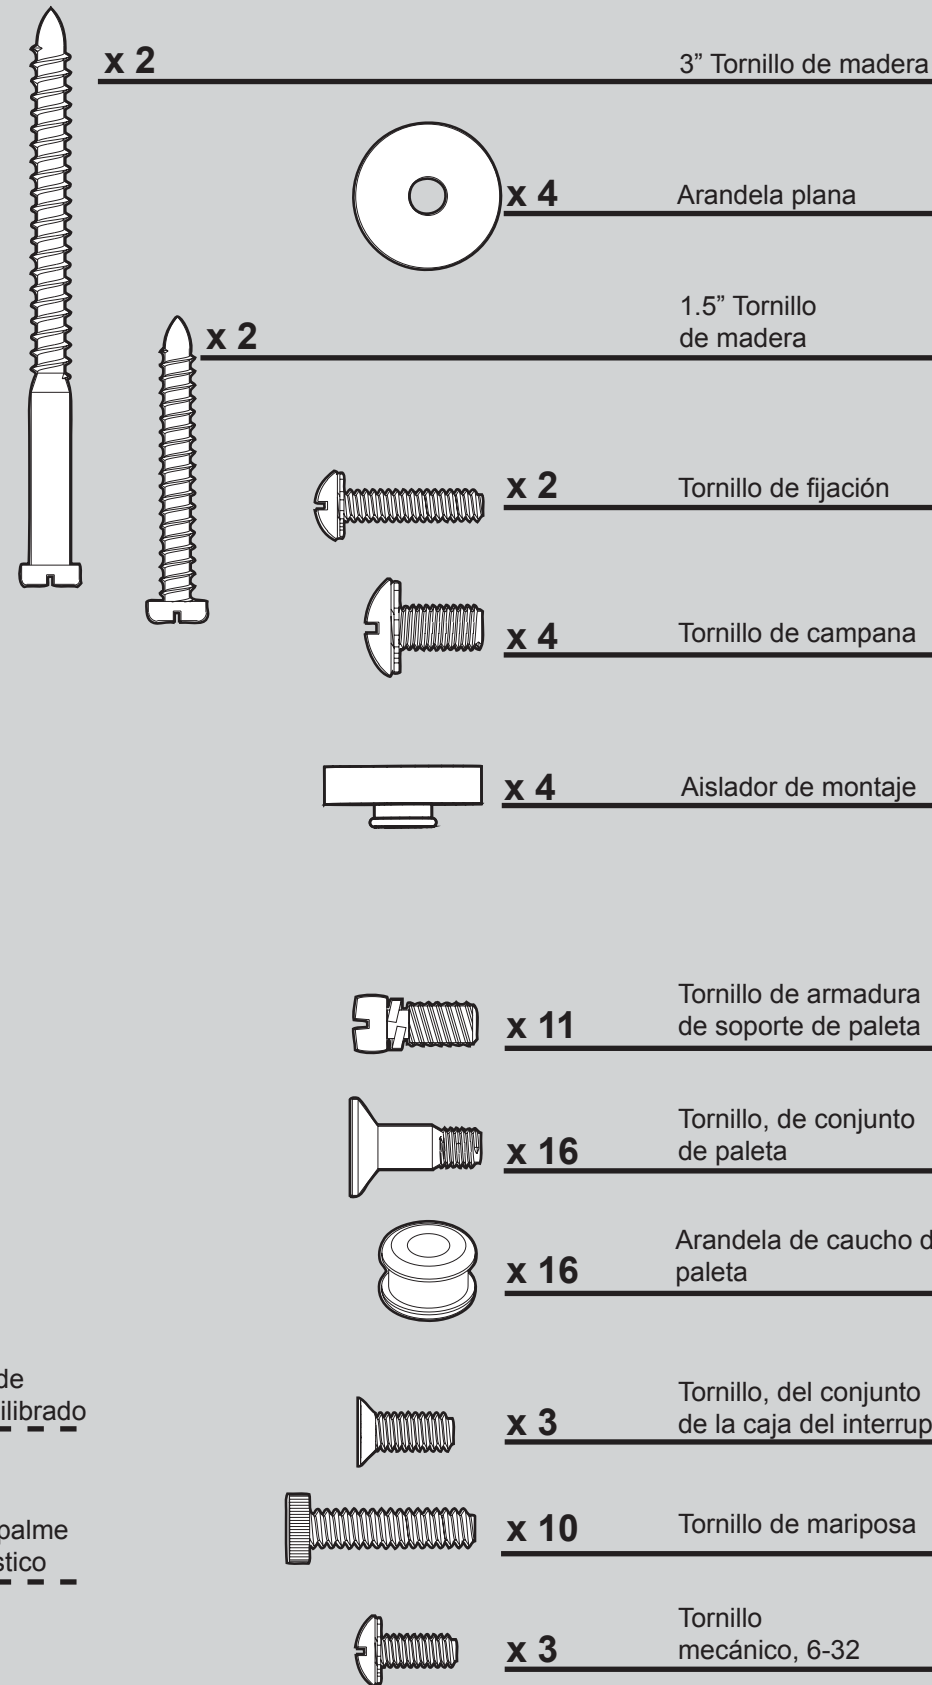

Hanger Bracket Assembly

Blade Assembly

Switch Housing Assembly

Using this Parts Guide, make sure all parts are included in the box. If parts are missing, DO NOT RETURN

THIS ITEM TO THE STORE, call 888-830-1326 for assistance.

THIS PARTS GUIDE IS FOR REFERENCE ONLY. REFER TO THE INSTALLATION MANUAL FOR FULL ASSEMBLY INSTRUCTIONS.

PARTS GUIDE

Hunter

Parts List	Model #	23849	23857	21880
	Asm. Dwg. #	99606-01	99606-02	99606-03
	Finish	Provencal Gold	Antique Pewter	White
Item Name	Qty	Part #	Part #	Part #
Hanger Bracket Assembly	1	73862-01	73862-01	73862-01
Canopy Screw	4	74508-37	74508-37	74508-37
Wood Screw	2	03144-03	03144-03	03144-03
Wood Screw	2	06512-01	06512-01	06512-01
Flat Washer	4	06301-01	06301-01	06301-01
Mounting Isolator	4	67290-01	67290-01	67290-01
Locking Screw	2	74508-06	74508-06	74508-06
Blade Iron Set	1	99791-05	99791-05	99791-05
Blade Set	1	G0253-45	G0253-46	G0253-90
Screw, Blade Iron Armature	11	63755-05	63755-05	63755-05
Balancing Kit	1	65666-01	65666-01	65666-01
Hardware Kit	1	99606-00-860	99606-00-861	99606-00-862
Blade Grommet				
Blade Assembly Screw				
Screw, Machine, 6-32				
Wire Connector				
Screw, Switch Housing Assembly				
Light Kit Assembly	1	99653-26	99653-14	99653-03
Thumbscrew	10	03077-07	03077-07	03077-07
Light bulb / Bulb	3	77646-04	77646-04	77646-04
Fan Pull Chain Pendant	1	G0090-01	G0090-01	G0090-01
Light Pull Chain Pendant	1	G0091-01	G0091-01	G0091-01
Pull Chain	2	63756-42	63756-42	63756-42
Globe/Shade	3	89418-01	89418-02	89418-03

Materiales

(no dibujados a escala)

Piezas del ventilador

(no dibujadas a escala)

ALTO

GUÍA DE PIEZAS

Hunter

Consulte esta Guía de partes para asegurarse de que todas las partes estén incluidas en la caja.