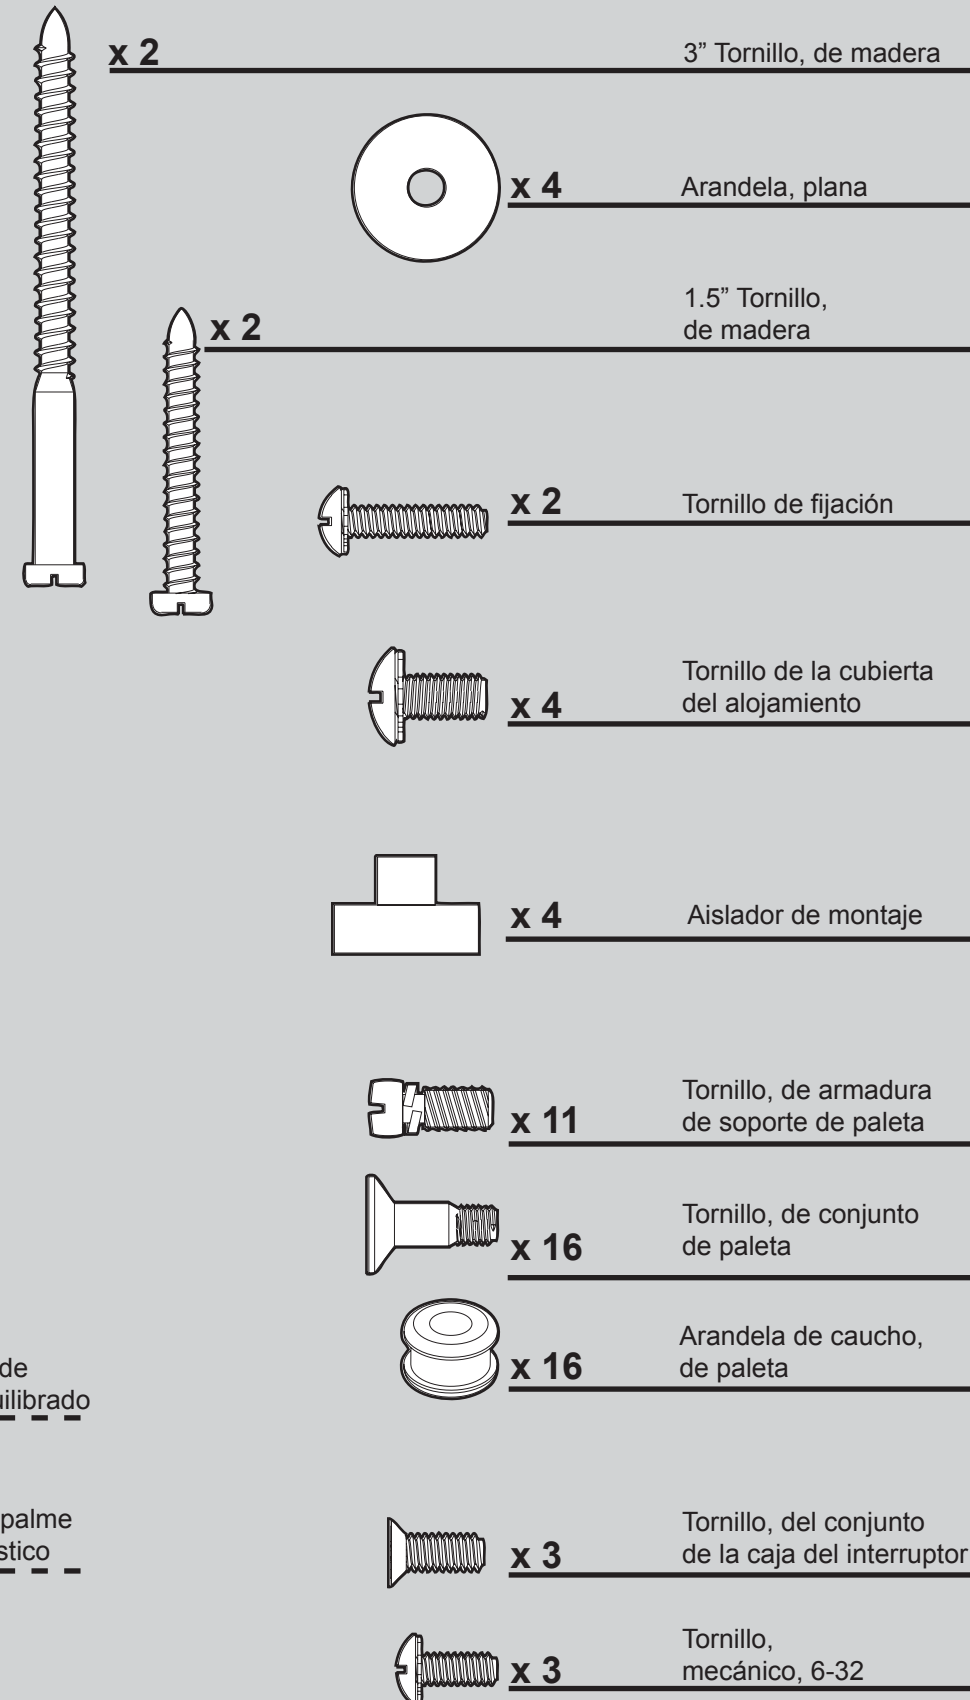

## Fan Parts

(Not Drawn to Scale)

# PARTS GUIDE

*Hunter*

Using this Parts Guide, make sure all parts are included in the box. If parts are missing, DO NOT RETURN

THIS ITEM TO THE STORE, call 888-830-1326 for assistance.

THIS PARTS GUIDE IS FOR REFERENCE ONLY.

REFER TO THE INSTALLATION MANUAL FOR FULL ASSEMBLY INSTRUCTIONS.

Parts List		
	Model #	23347
	Asm. Dwg. #	98566-01
	Finish	White
Item Name	Qty	Part #
Ceiling Plate	1	73846-03
Housing Cover Screw	4	74508-24
Wood Screw	2	06512-03
Wood Screw	2	03144-05
Flat Washer	4	06301-02
Locking Screw	2	77514-03
Mounting Isolator	4	66503-02
Switch/Housing Assembly	1	98571-03
Blade Iron Set	1	98438-05
Blade Set	1	76697-09
Screw, Blade Iron Armature	11	63755-06
Hardware Kit	1	98566-00-860
Blade Grommet		
Blade Assembly Screw		
Screw, Machine, 6-32		
Wire Connector		
Screw, Switch Housing Assembly		
Pull Chain	1	63756-22
Pull Chain Pendant	1	74393-08
Balancing Kit	1	07570-01

## Materiales

(no dibujados a escala)