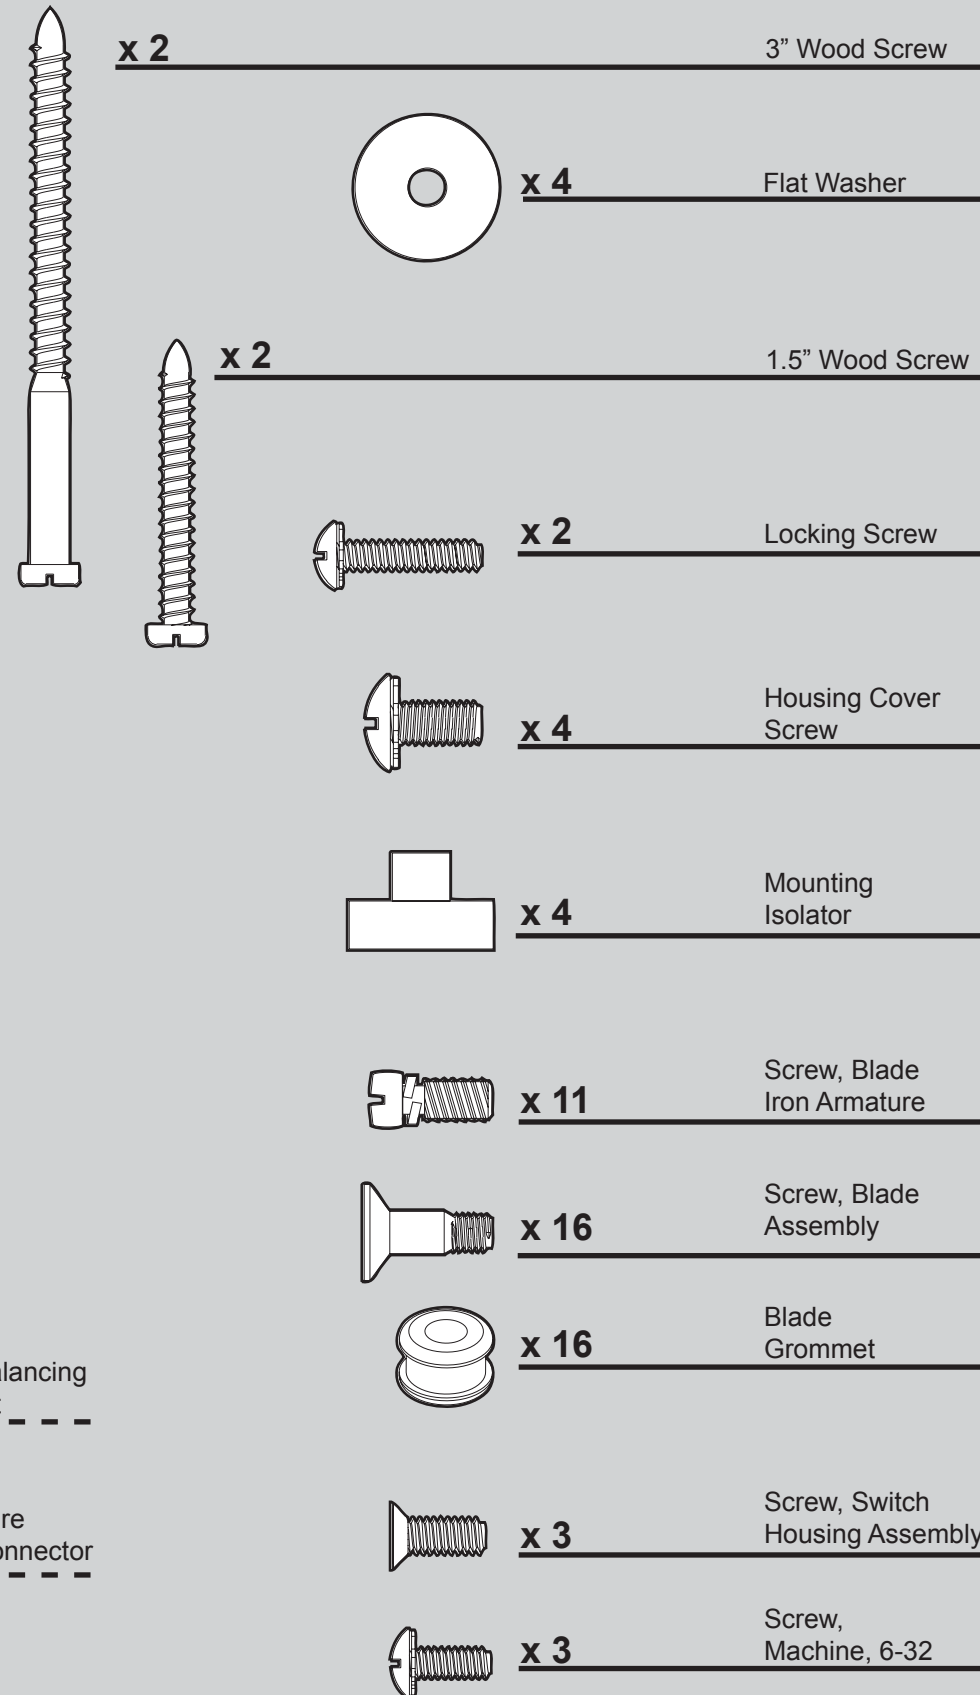

## Hardware

(Drawn to Scale)

## Fan Parts

(Not Drawn to Scale)

REFER TO THE INSTALLATION MANUAL FOR FULL ASSEMBLY INSTRUCTIONS.

Parts List		
	Model #	23347
	Asm. Dwg. #	98566-01
	Finish	White
Item Name	Qty	Part #
Ceiling Plate	1	73846-03
Housing Cover Screw	4	74508-24
Wood Screw	2	06512-03
Wood Screw	2	03144-05
Flat Washer	4	06301-02
Locking Screw	2	77514-03
Mounting Isolator	4	66503-02
Switch/Housing Assembly	1	98571-03
Blade Iron Set	1	98438-05
Blade Set	1	76697-09
Screw, Blade Iron Armature	11	63755-06
Hardware Kit	1	98566-00-860
Blade Grommet		
Blade Assembly Screw		
Screw, Machine, 6-32		
Wire Connector		
Screw, Switch Housing Assembly		
Pull Chain	1	63756-22
Pull Chain Pendant	1	74393-08
Balancing Kit	1	07570-01

## Materiales

(no dibujados a escala)