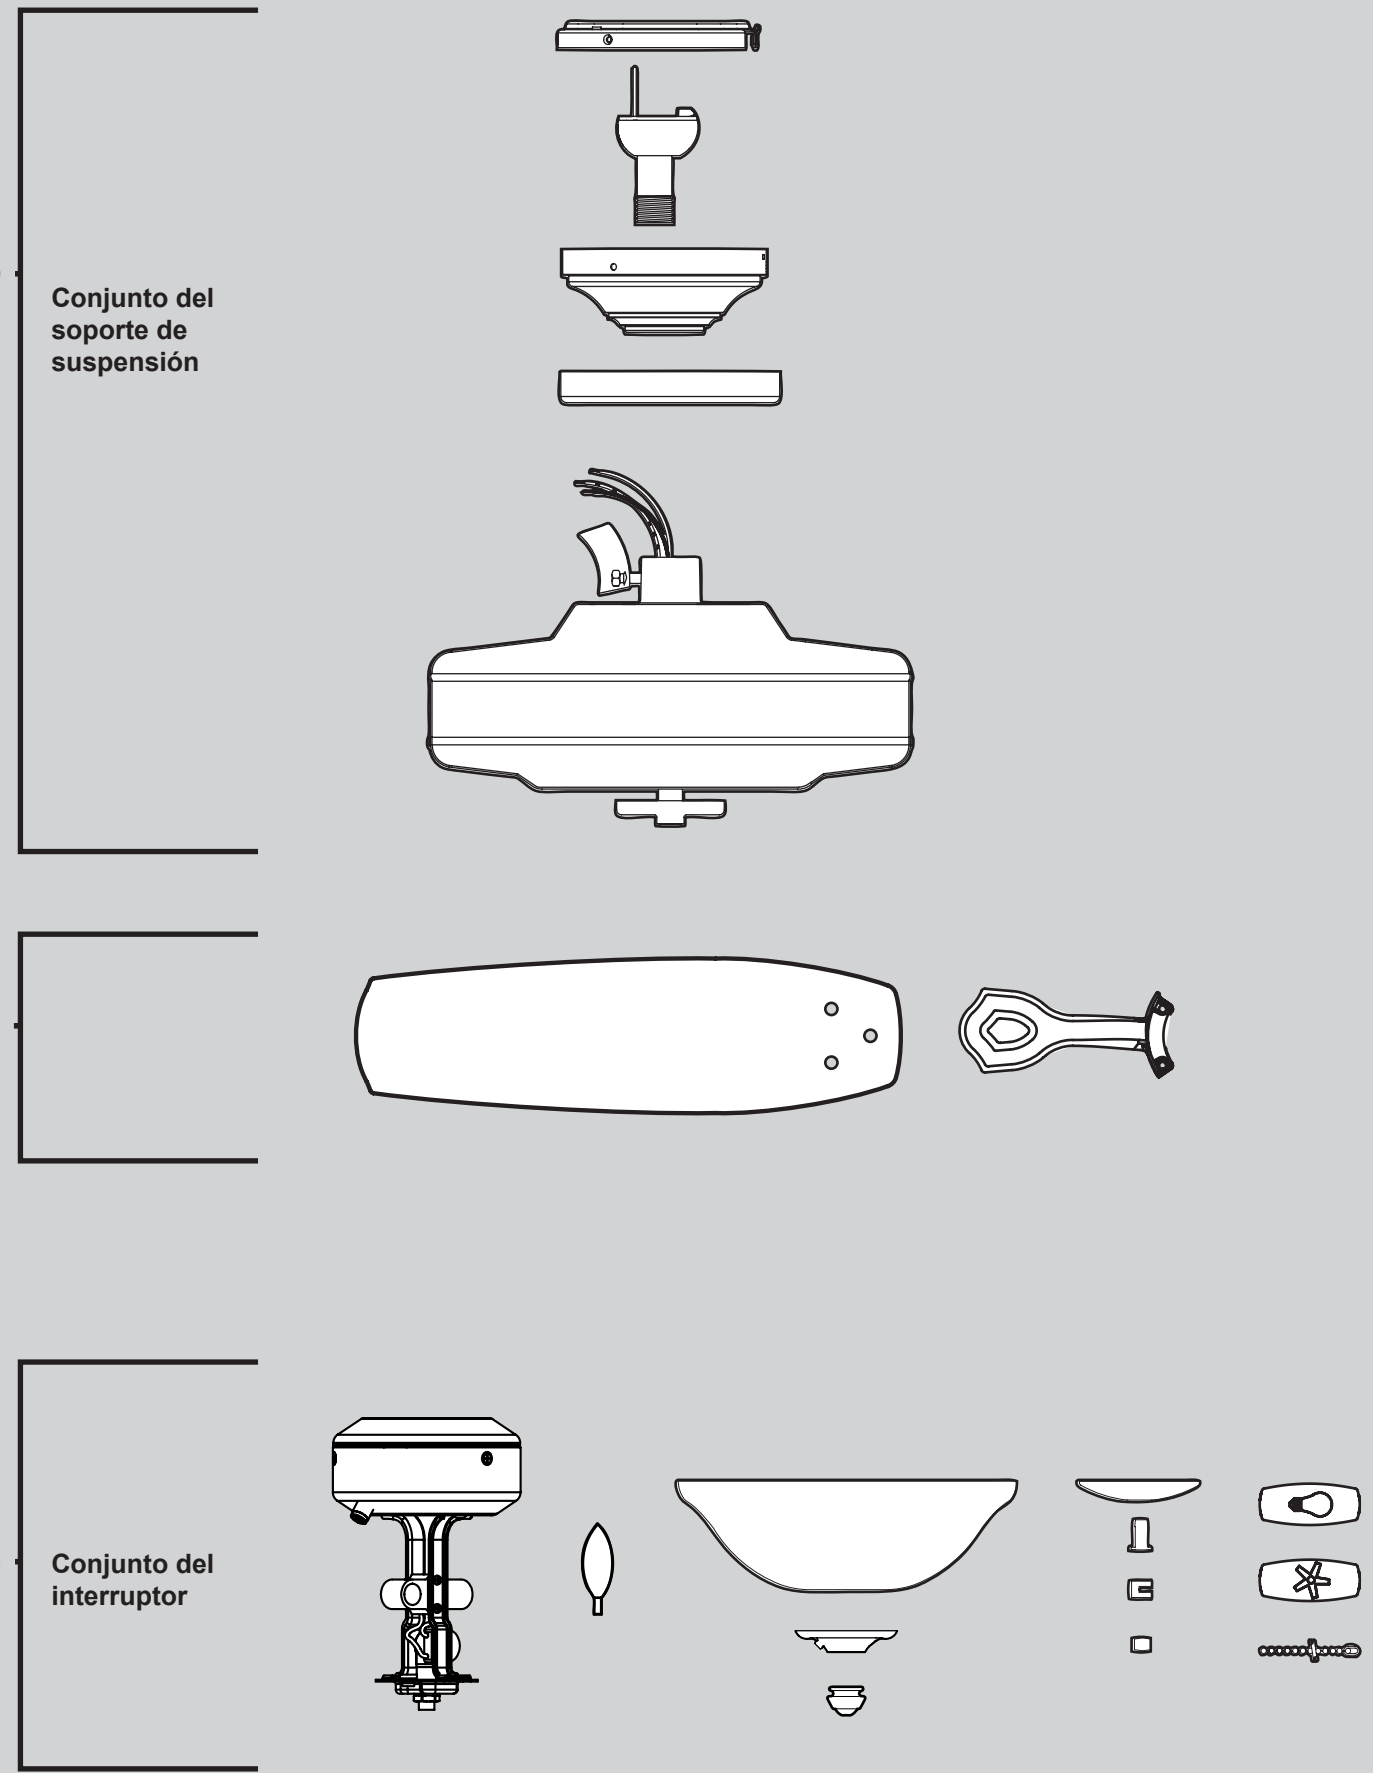

Piezas del ventilador

(no dibujadas a escala)