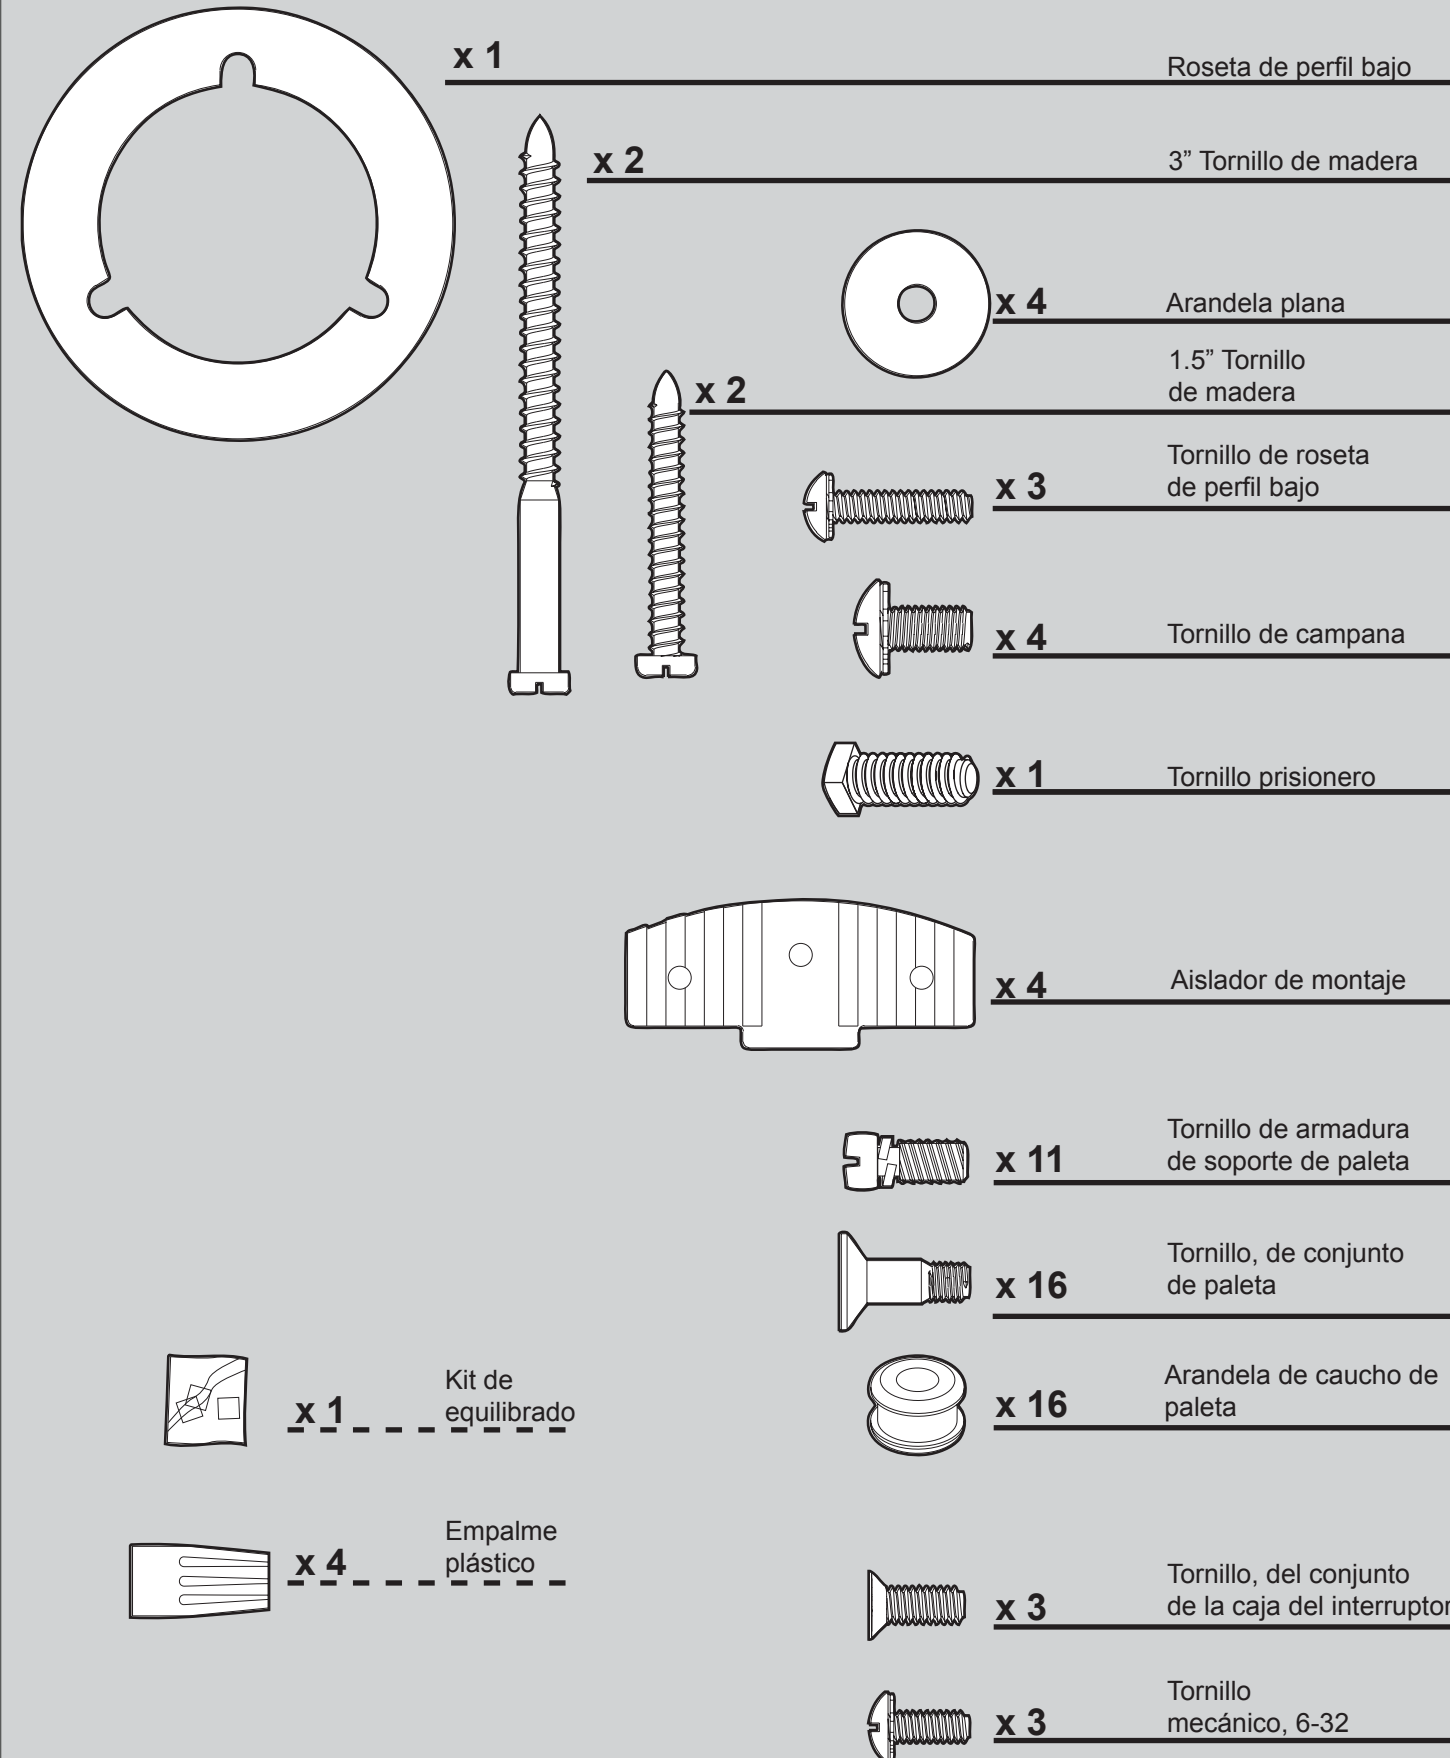

Materiales

(no dibujados a escala)