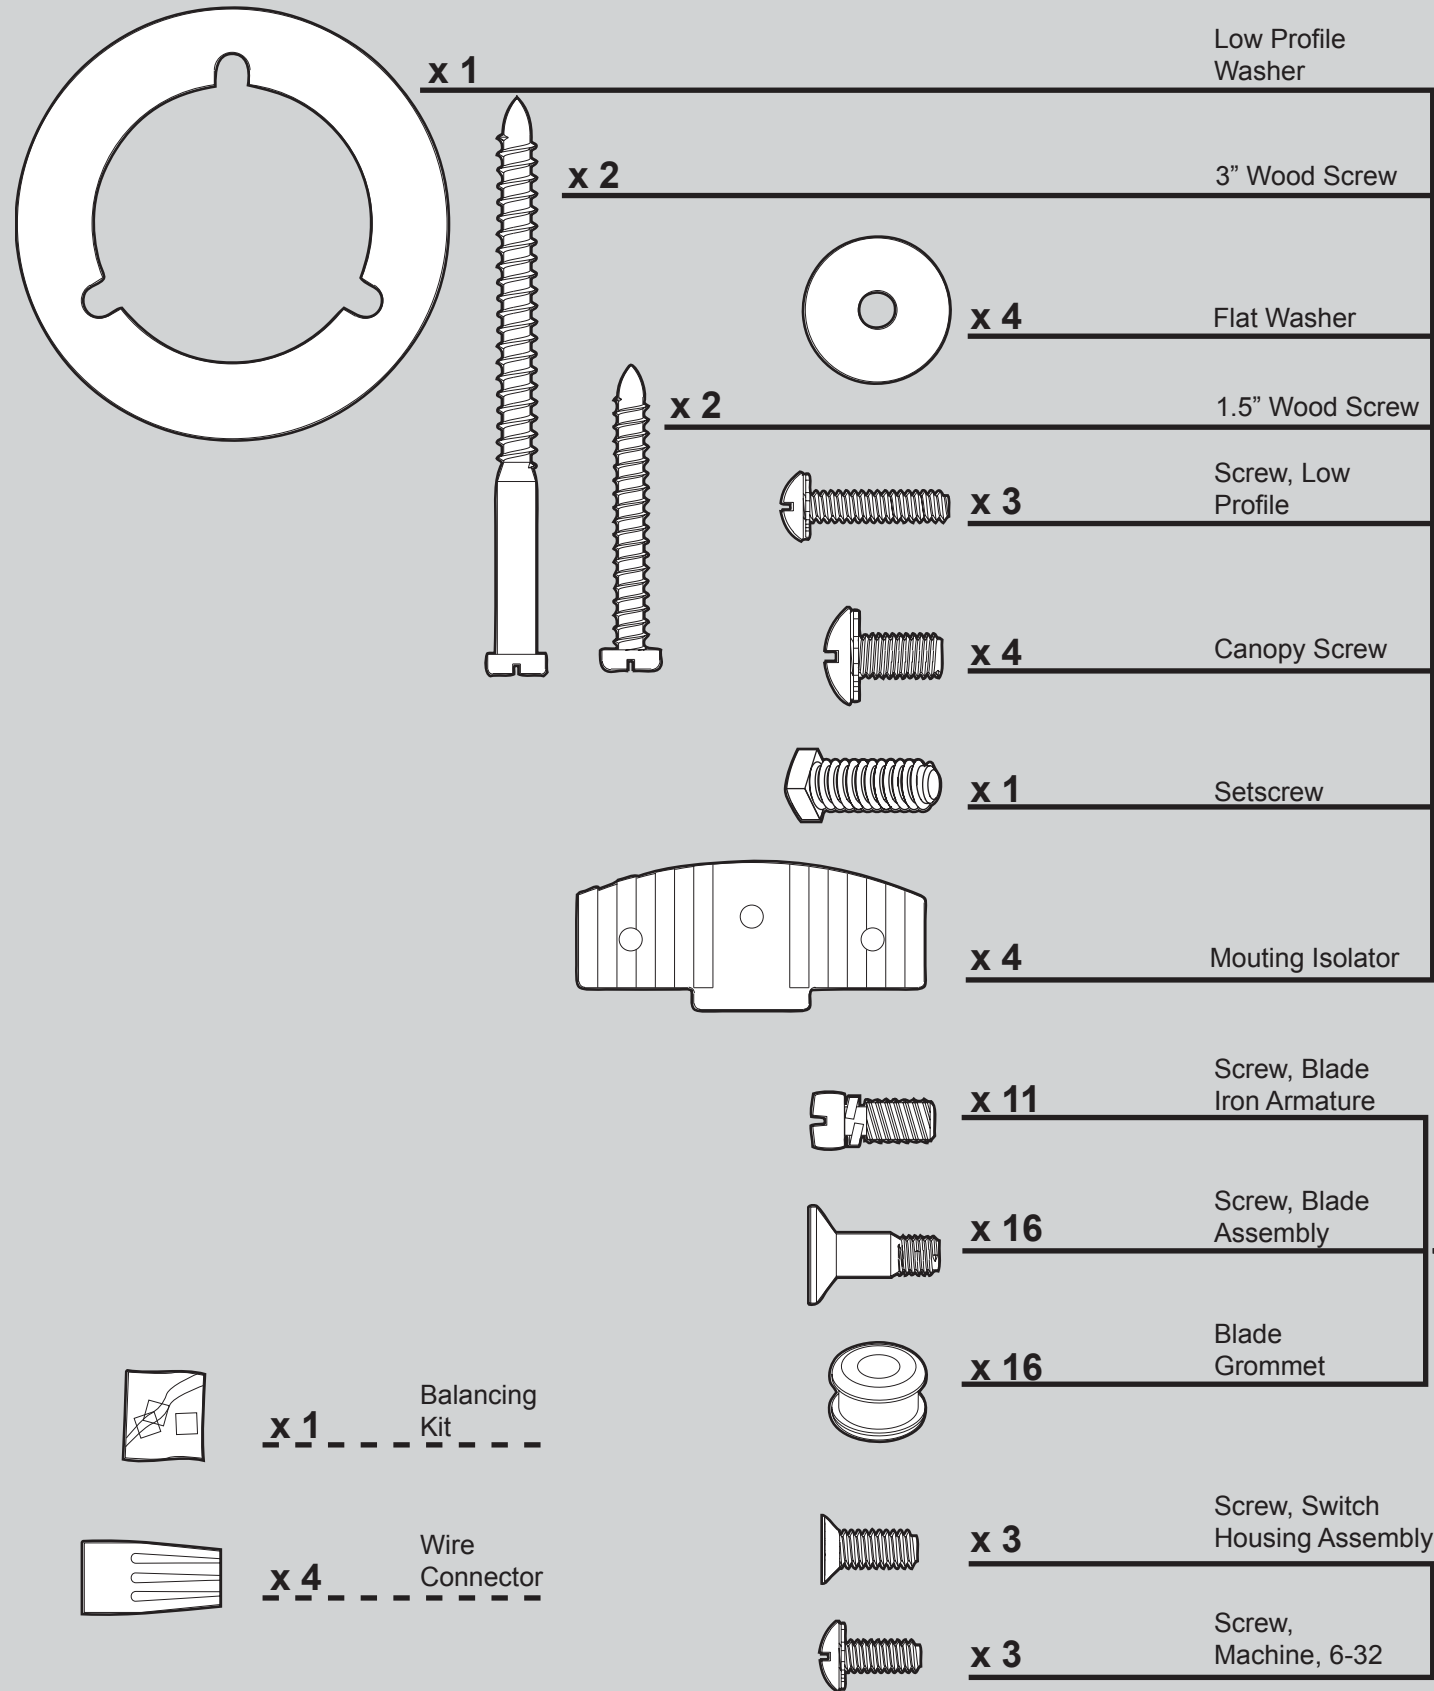

Hardware

(Drawn to Scale)