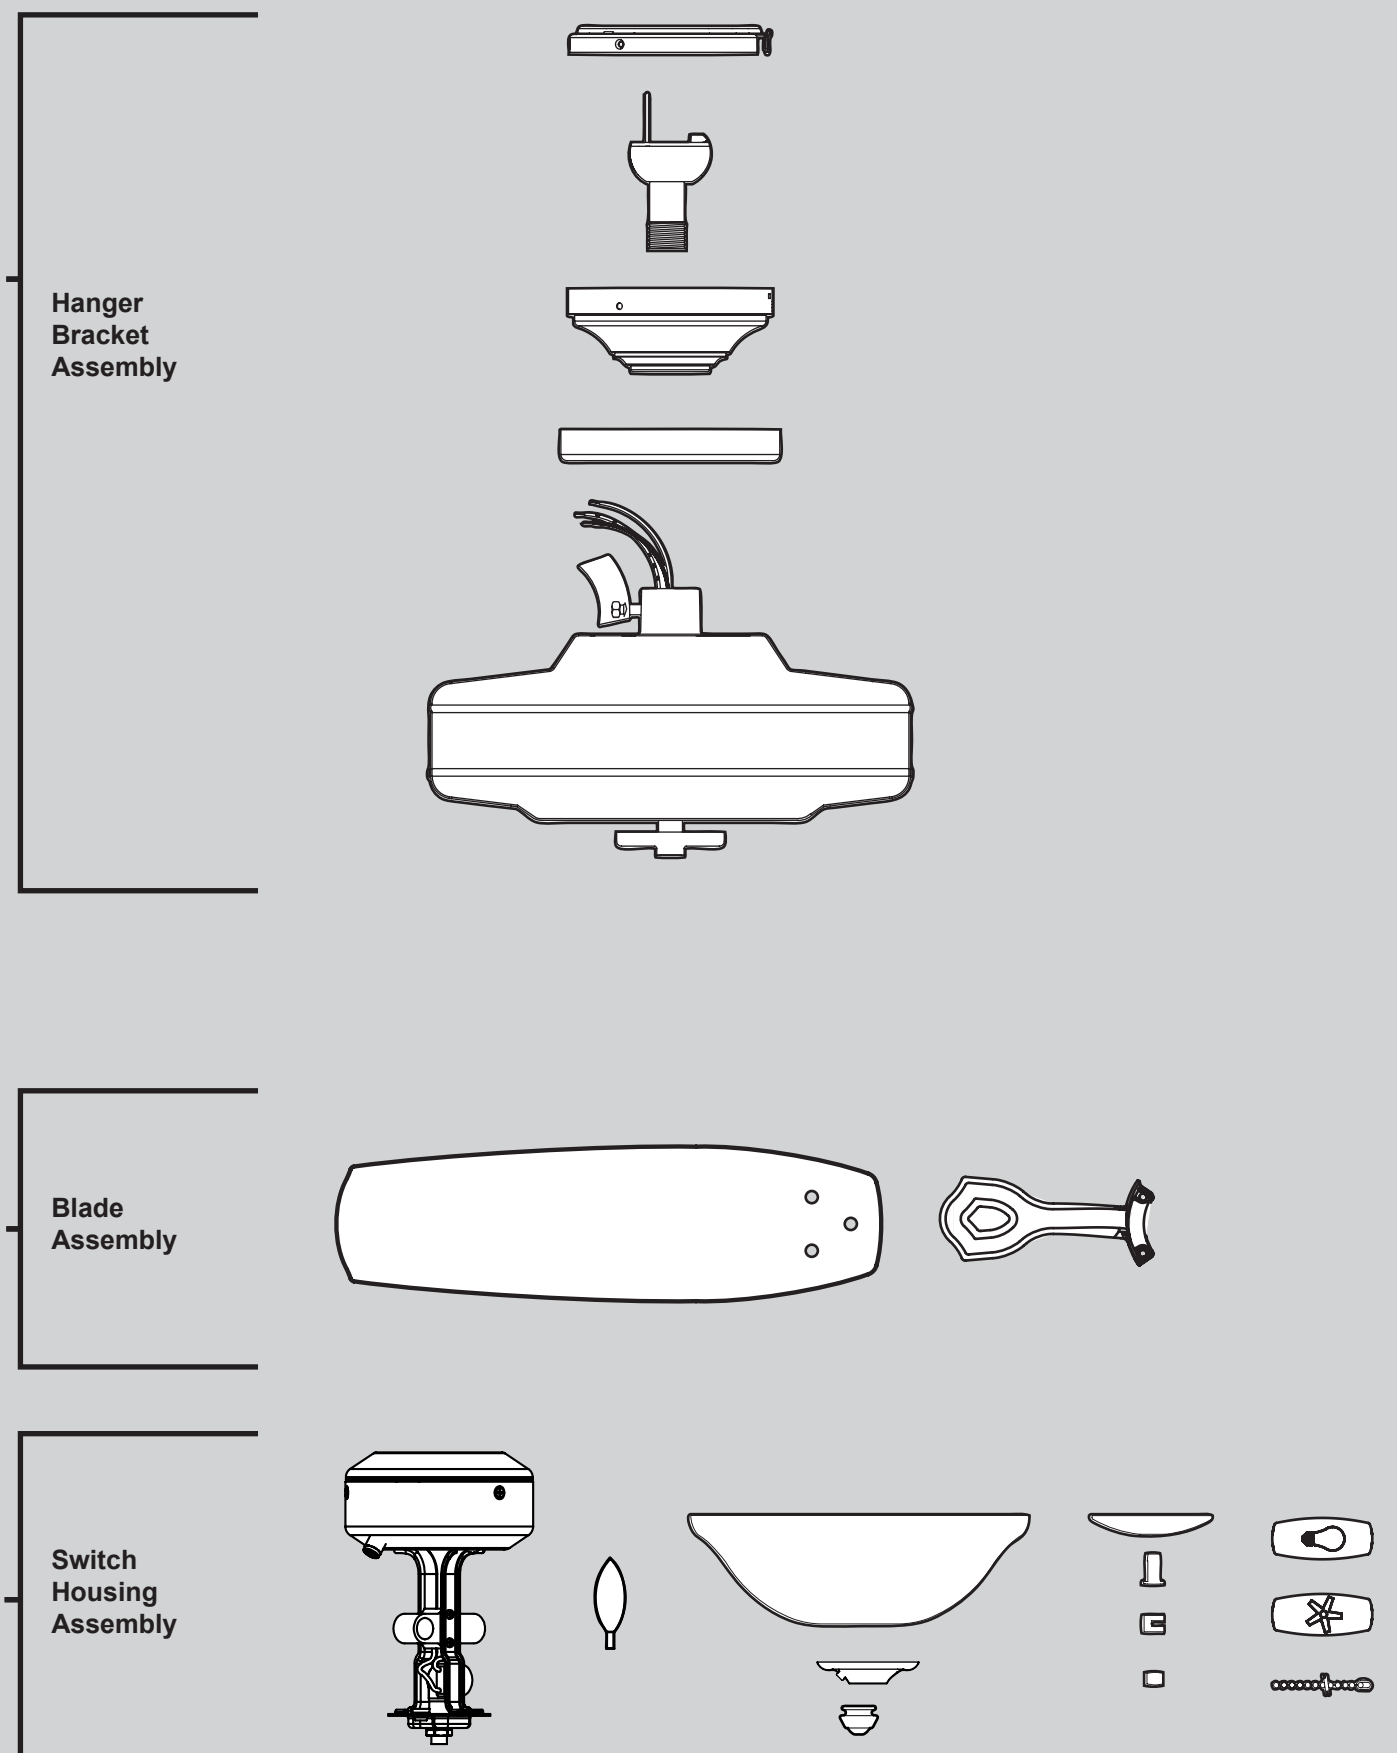

Fan Parts

(Not Drawn to Scale)