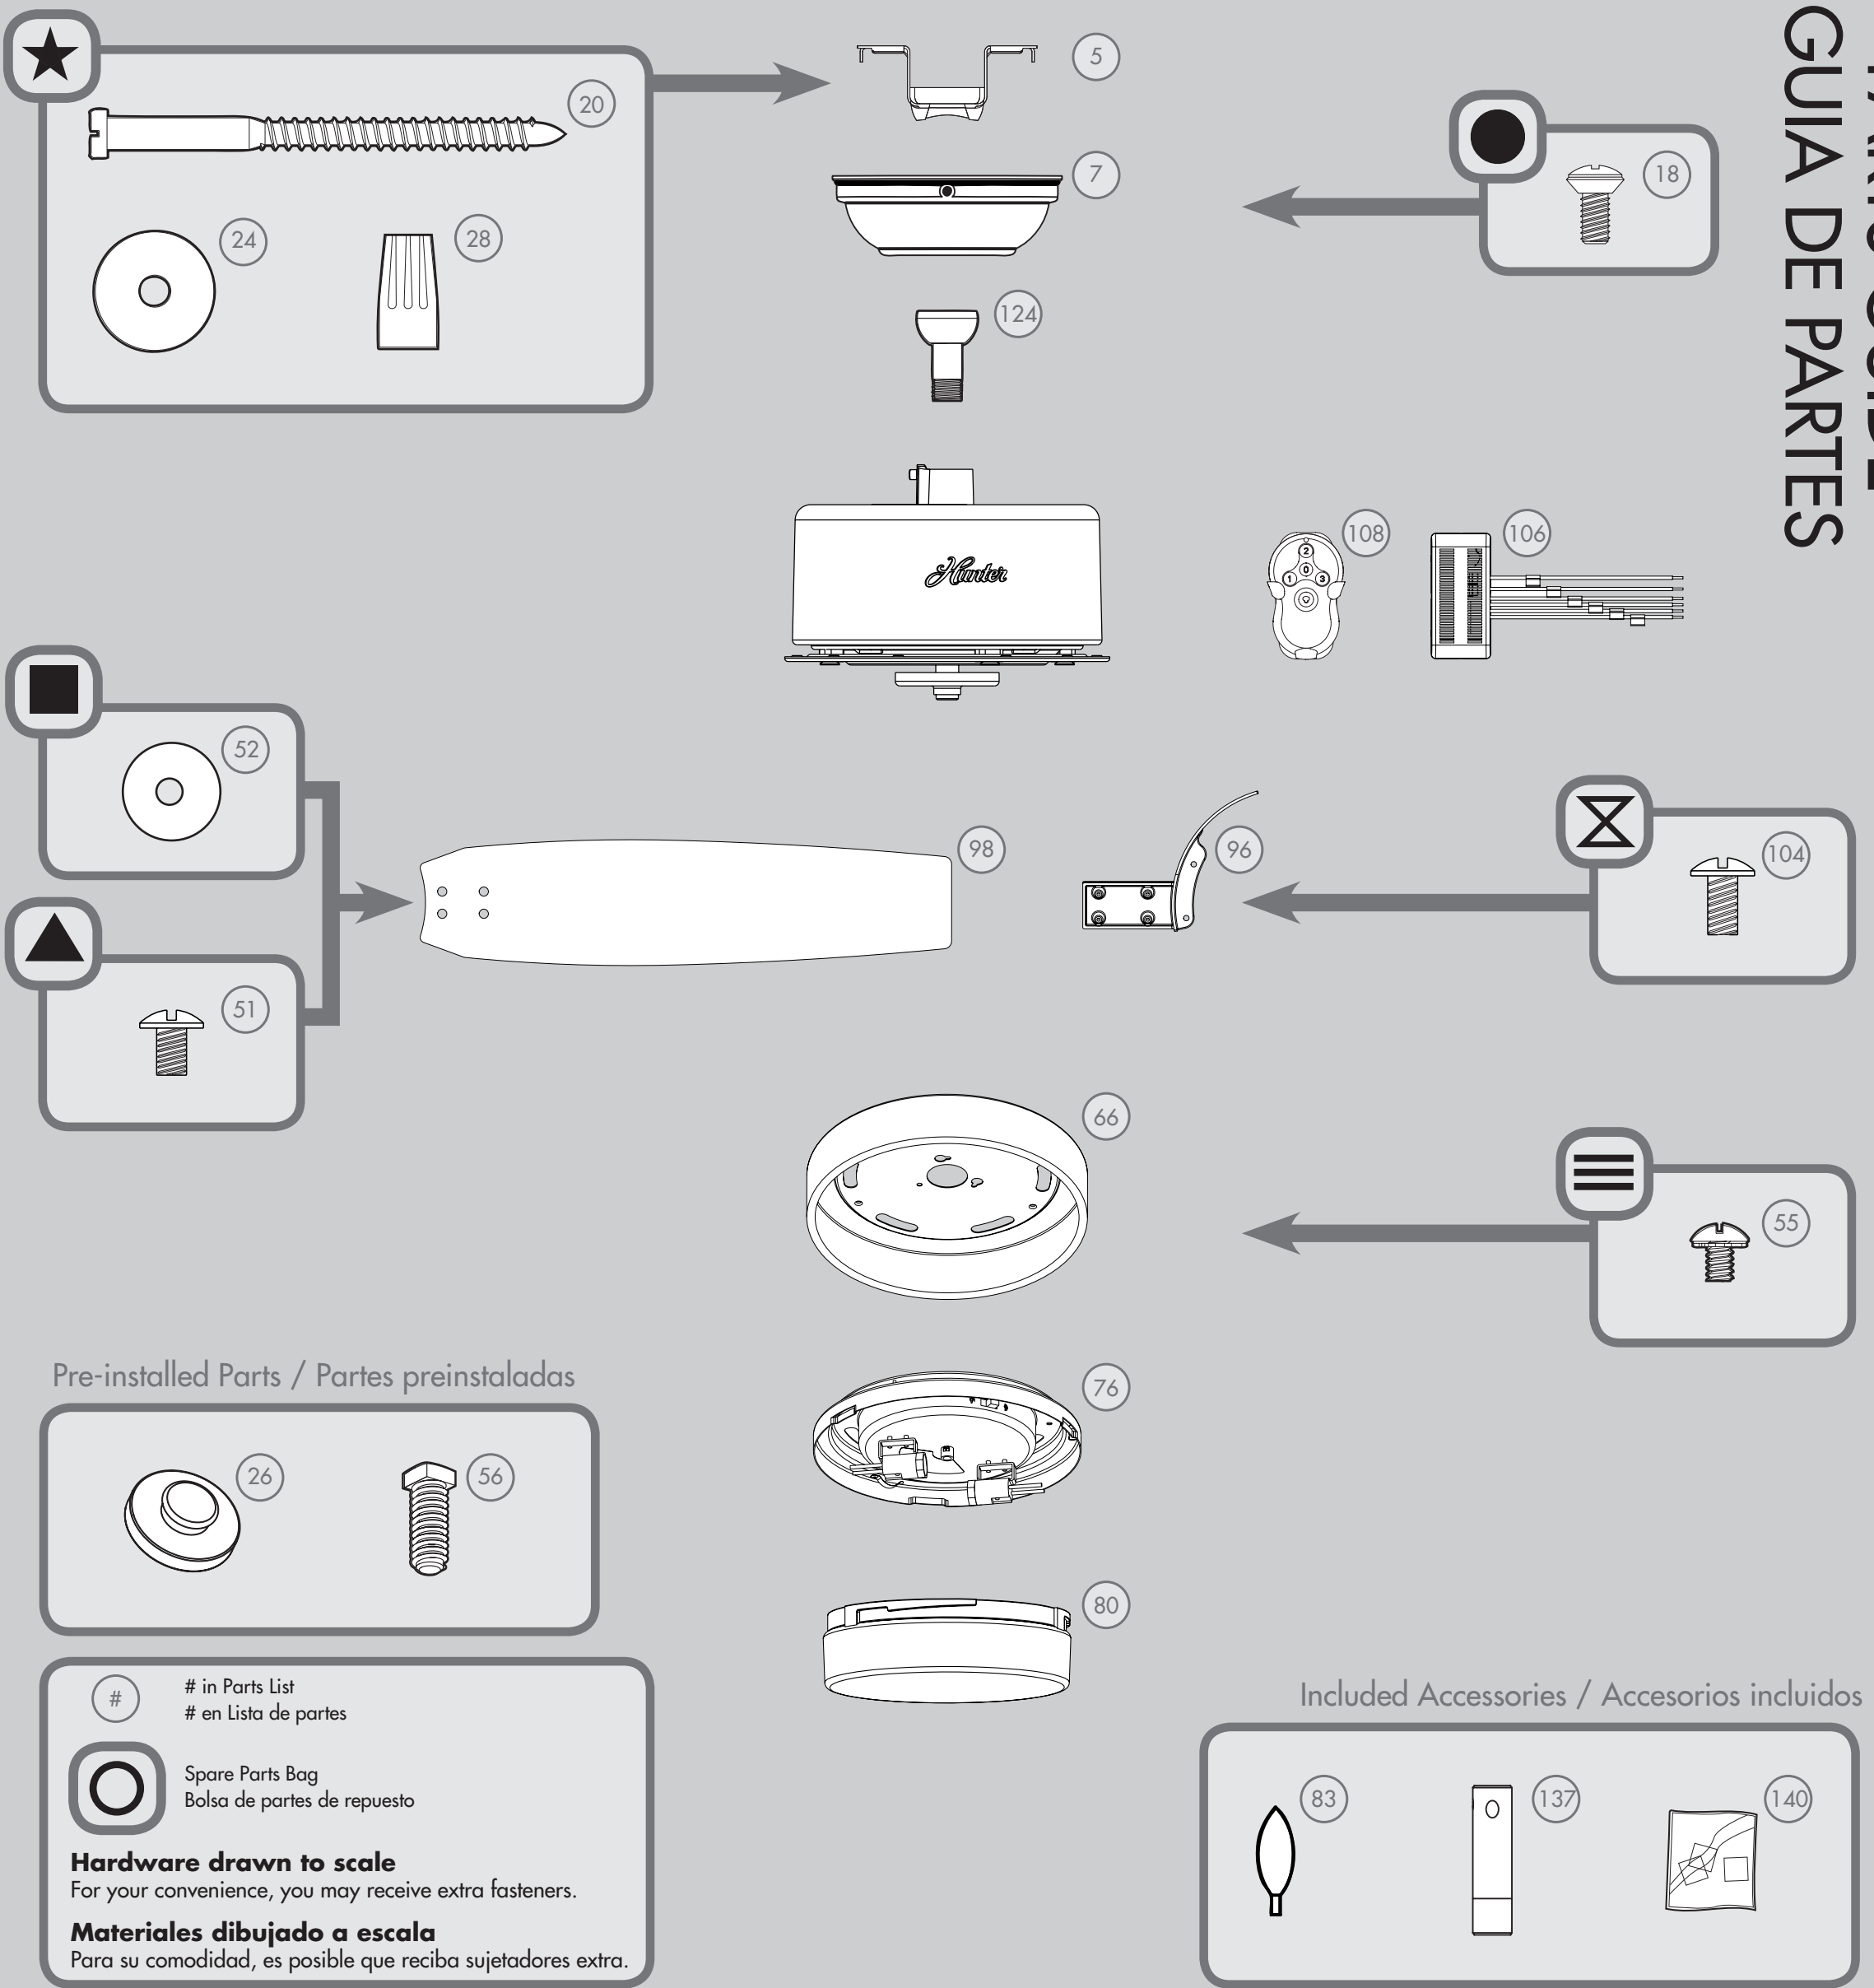

PARTS GUIDE GUIA DE PARTES

Pre-installed Parts / Partes preinstaladas