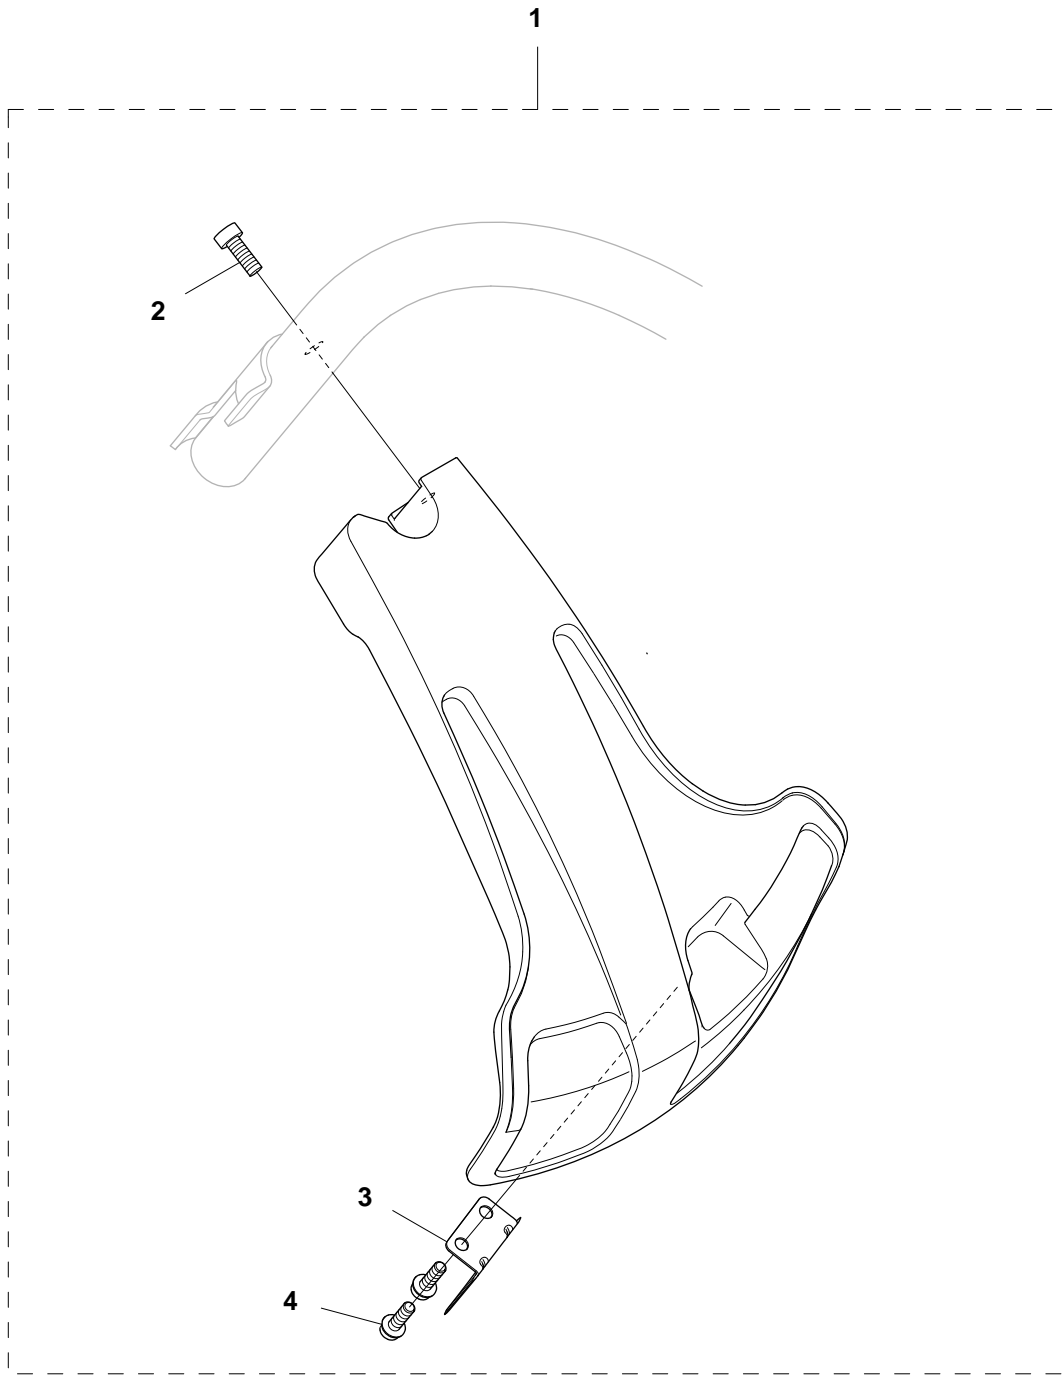

M 122C
ACCESSORIES

Position	Article	Quantity	Notes	Kit
1	574 47 95-01	1		
2	522 75 19-01	1		1
3	574 52 34-01	1		1
4	573 92 58-01	2		1
5	575 73 82-01	1