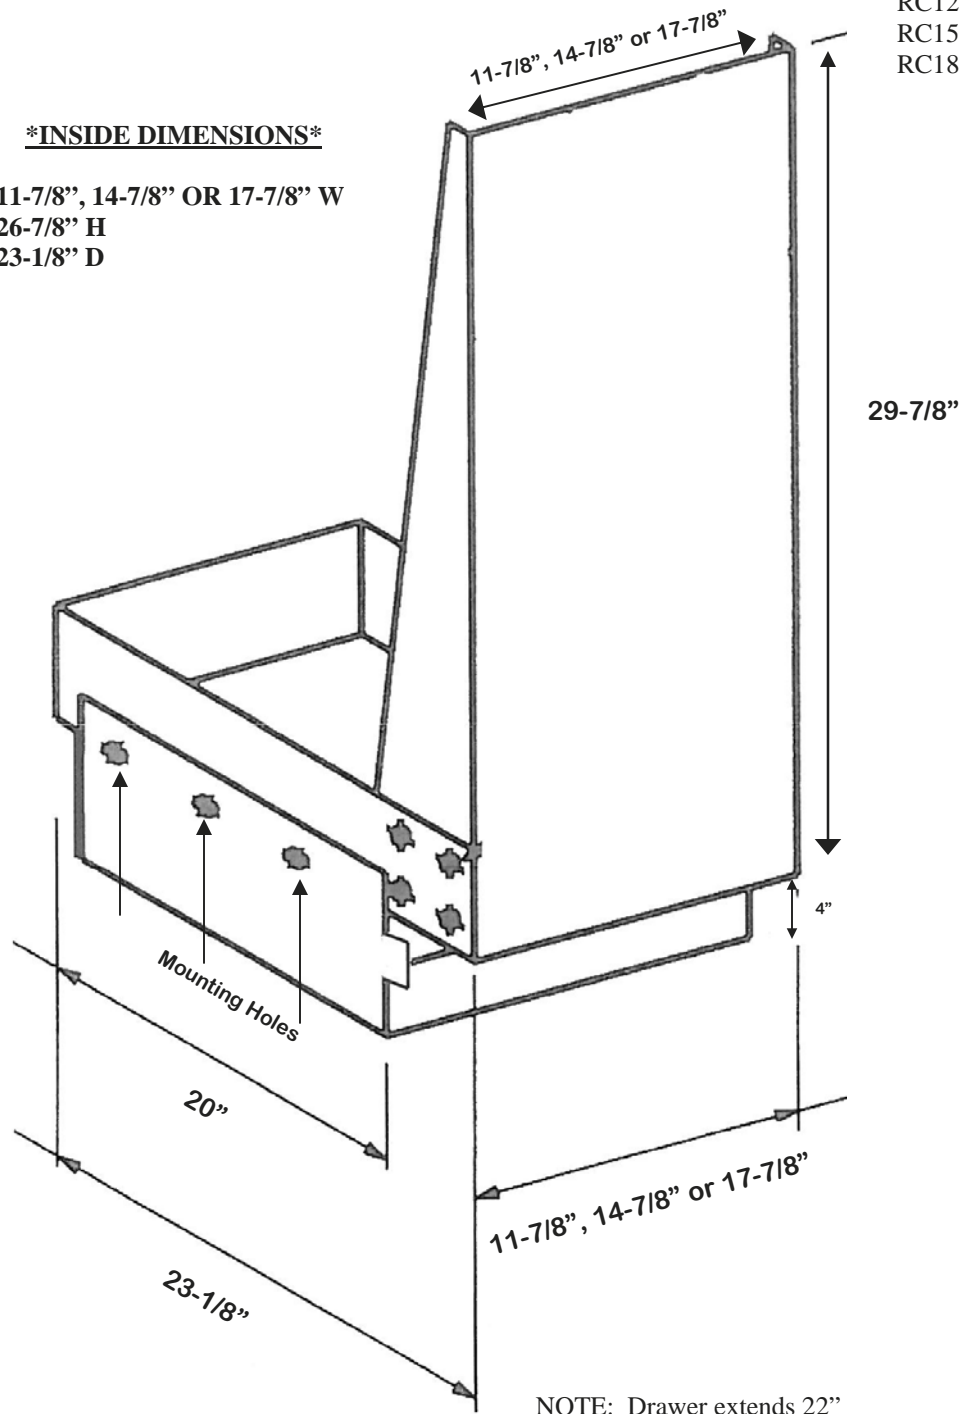

MODEL	SIZE	PANEL CHOICES
RC12	12" w X 34" h X 23" d	Stainless Steel (SS), Black (BL) or White (WH) Wood Front Ready (WF)
RC15	15" w X 34" h X 23" d	
RC18	18" w X 34" h X 23" d	

*Recycle for a better tomorrow.*

## \*INSIDE DIMENSIONS\*

11-7/8", 14-7/8" OR 17-7/8" W  
26-7/8" H  
23-1/8" D

RC12  
RC15  
RC18

NOTE: Height and depth are the same for all models:  
RC12, RC15 & RC18.

\*RC12 Fits One Trash Can  
\*RC15 & RC18 Fit Two Trash Cans