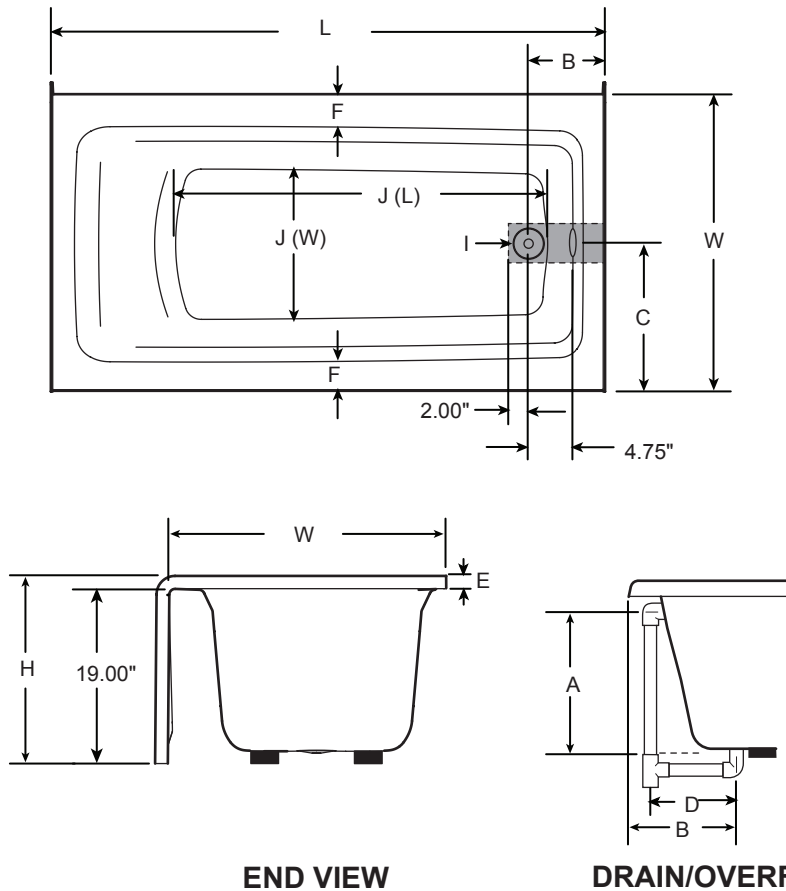

Jacuzzi Signature Collection Rectangle Skirted Soaker Bathtub

Letter	Description	6030		6032	
		English	Metric	English	Metric
-	Drain Location	LH / RH drain		LH / RH drain	
-	Cutout	N/A		N/A	
-	Total Weight	746 lbs	338 kg	747 lbs	339 kg
-	Floor Loading	59.7 lb/ft ²	956 kg/m ²	56.1 lb/ft ²	899 kg/m ²
-	Operating Gallons (Max)	53 gal	191 L	53 gal	191 l
-	Product Weight	55 lbs	25 kg	56 lbs	25 kg
-	Soaking Depth	14"	357 mm	14"	357 mm
L	Outer Length	60"	1524 mm	60"	1524 mm
W	Outer Width	30"	762 mm	32"	813 mm
H	Overall Height	20.25"	514 mm	20.25"	514 mm
A	Overflow Height	15.25"	387 mm	15.25"	387 mm
B	Long Edge to Drain Center	8.25"	210 mm	8.25"	387 mm
C	Short Edge to Drain Center	14"	356 mm	16"	210 mm
D	Drain Shoe Length	6.25"	159 mm	6.25"	159 mm
E	Flange Height	1.25"	32 mm	1.25"	32 mm
F	Deck Width	3.88"	99 mm	3.88"	99 mm
G	Service Access Dimensions	N/A	N/A	N/A	N/A
I	Floor Cutout for Drain	12" x 4"	305 mm x 102 mm	12" x 4"	305 mm x 102 mm
J	Interior Dimensions (bottom of bath) L x W	43" x 19"	1092 mm x 483 mm	43" x 19"	1092 mm x 483 mm

Key Dimensions

NOTE: Drawings not to scale.

END VIEW

DRAIN/OVERFLOW