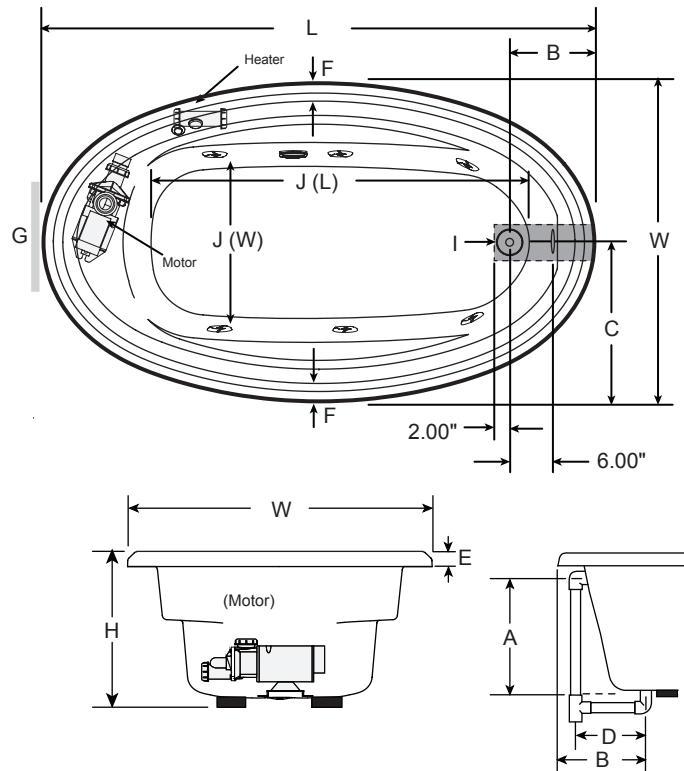

Jacuzzi Signature Collection Oval Whirlpool Bathtub

Letter	Description	5941		7141	
		English	Metric	English	Metric
-	Drain/Motor Location	LH / RH drain/Right or left side motor		LH / RH drain/Right or left side motor	
-	Cutout	Template Provided		Template Provided	
-	Total Weight	873 lbs	396 kg	978 lbs	444 kg
-	Floor Loading	52 lb/ft ²	833 kg/m ²	46.6 lb/ft ²	746 kg/m ²
-	Operating Gallons (Max)	66 gal	250 l	78 gal	295 l
-	Product Weight	73 lbs	33 kg	78 lbs	35 kg
-	Soaking Depth	15.5"	394 mm	15"	381 mm
L	Outer Length	59"	1499 mm	71"	1803 mm
W	Outer Width	41"	1041 mm	41"	1041 mm
H	Overall Height	21"	533 mm	21"	533 mm
A	Overflow Height	16.25"	413 mm	16.25"	413 mm
B	Long Edge to Drain Center	9.90"	251 mm	10.90"	277 mm
C	Short Edge to Drain Center	20.50"	521 mm	20.50"	546 mm
D	Drain Shoe Length	7.90"	201 mm	8.90"	226 mm
E	Deck Height	2"	51 mm	2"	51 mm
F	Deck Width	2.31"	59 mm	2.31"	59 mm
G	Service Access Dimensions	12" x 18"	305 mm x 457 mm	12" x 18"	305 mm x 457 mm
I	Floor Cutout for Drain	12" x 4"	305 mm x 102 mm	12" x 4"	4305 mm x 102 mm
J	Interior Dimensions (bottom of bath) L x W	42" x 24"	1067 mm x 610 mm	52.5" x 22"	1334 mm x 559 mm

Electrical Specifications
(Each component requires a separate, dedicated GFCI protected circuit)

Motor/Pump 120V 15A 60HZ
Heater 120V 15A 60HZ

Key Dimensions

NOTE: Drawings not to scale.

END VIEW
DRAIN/OVERFLOW