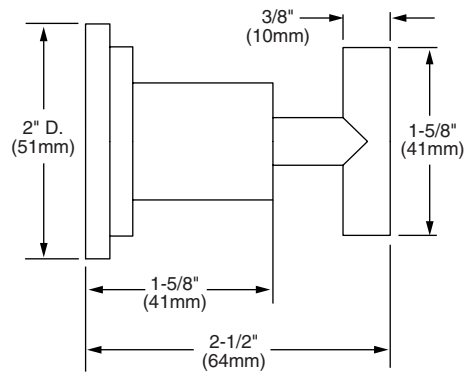

Features:

- Solid Brass Construction
- Concealed Mounting

	Product Number
Robe Hook	026/010

Available Finishes:	Finish Code
Polished Chrome	100
Brushed Nickel	144
Platinum Nickel	150
UltraSteel (PVD)	355

IMPORTANT: These measurements are subject to change or cancellation. No responsibility is assumed for use of superseded or voided pages.