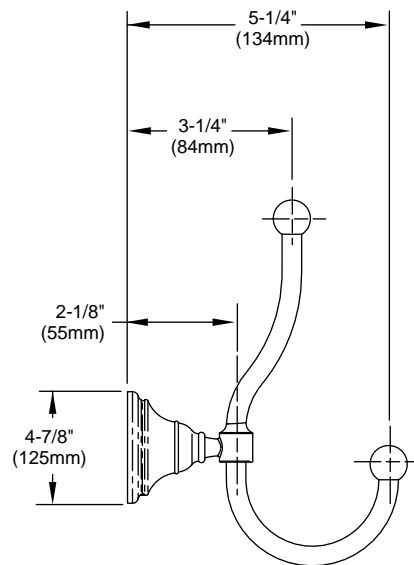

Features:

- Solid Brass Construction
- Concealed Mounting
- Bottom Hook Pivots

	Product Number
Hatteras Robe Hook	042/010

Available Finishes:	
Polished Chrome	100
Brushed Nickel	144
Platinum Nickel	150

IMPORTANT: Dimensions of faucets are nominal and may vary within the range of tolerances established by ANSI Standard A112.18.1
These Measurements are subject to change or cancellation. No responsibility is assumed for use of superseded or voided pages.