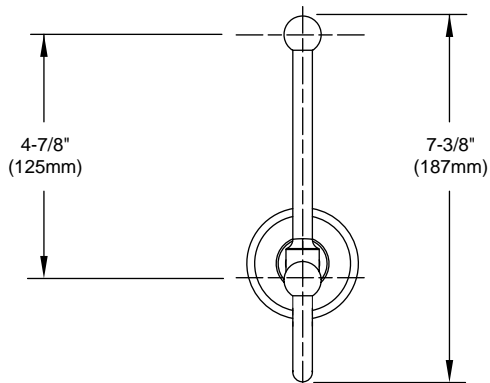

Features:

- Solid Brass Construction
- Concealed Mounting
- Bottom Hook Pivots

	Product Number
Hatteras Robe Hook	042/010

Available Finishes:	
Polished Chrome	100
Brushed Nickel	144
Platinum Nickel	150

IMPORTANT: Dimensions of faucets are nominal and may vary within the range of tolerances established by ANSI Standard A112.18.1
These Measurements are subject to change or cancellation. No responsibility is assumed for use of superseded or voided pages.