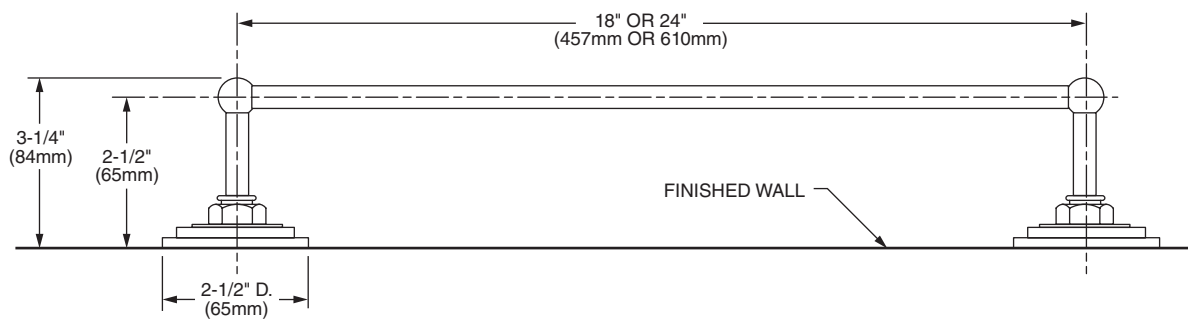

**Features:**

- Solid Brass Construction
- Concealed Mounting

	Product Number
Towel Bar - 18"	045/460
Towel Bar - 24"	045/600

Available Finishes:	Finish Code
Polished Chrome	100
Old Bronze	105
Brushed Nickel	144
Platinum Nickel	150
Antique Nickel	444

**IMPORTANT:** These measurements are subject to change or cancellation. No responsibility is assumed for use of superseded or voided pages.