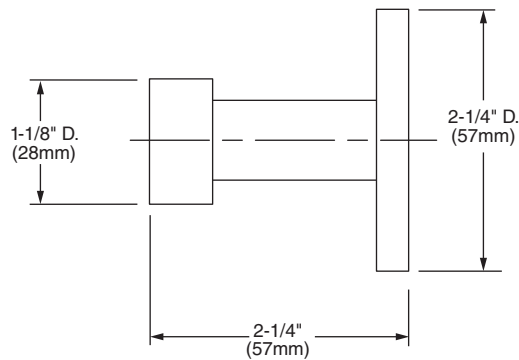

Features:

- Solid Brass Construction
- Concealed Mounting
- Includes Assembly Hardware

| Description | Product Number | Available Finishes | Finish Code |
|-------------|----------------|--------------------|-------------|
| Robe Hook | O47/O10 | Polished Chrome | 100 |
| | | Brushed Nickel | 144 |
| | | Platinum Nickel | 150 |

IMPORTANT: These measurements are subject to change or cancellation. No responsibility is assumed for use of superseded or voided pages.