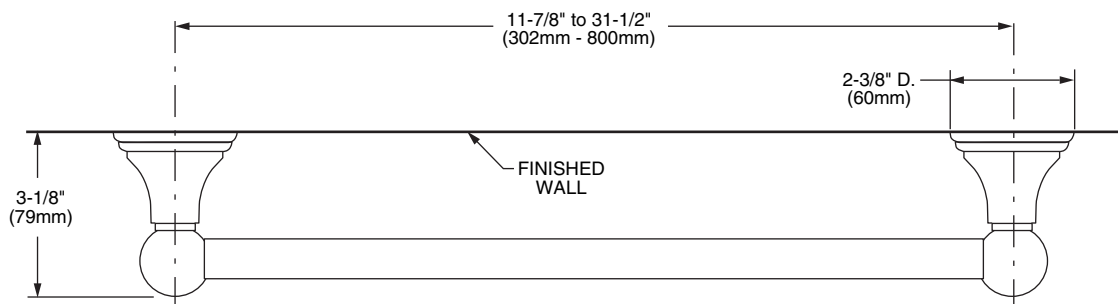

Features:

- Solid Brass Construction
- Concealed Mounting

	Product Number
Towel Bar - 11-7/8"	508/300
Towel Bar - 18-1/8"	508/460
Towel Bar - 23-5/8"	508/600
Towel Bar - 31-1/2"	508/800

Available Finishes:	Finish Code
Polished Chrome	100
Old Bronze	105
Brushed Nickel	144
Platinum Nickel	150
Diamond (PVD)	167
Antique Nickel	444

IMPORTANT: These measurements are subject to change or cancellation. No responsibility is assumed for use of superseded or voided pages.