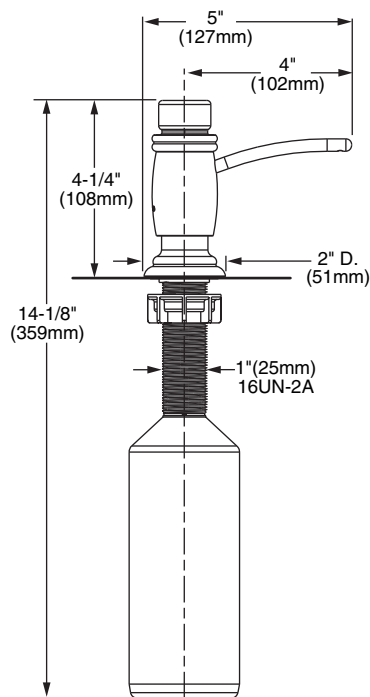

### Features:

- 4" spout provides greater reach
- Large 19oz. bottle capacity
- Available in JADO Kitchen finishes
- Top fill with sealed shroud
- Dezincified brass protects against aggressive components of soap

	Product Number
Traditional Soap Dispenser	800/701

Available Finishes:	Finish Code
Polished Chrome	100
Old Bronze	105
Brushed Nickel	144
UltraSteel (PVD)	355

**IMPORTANT:** These measurements are subject to change or cancellation. No responsibility is assumed for use of superseded or voided pages.